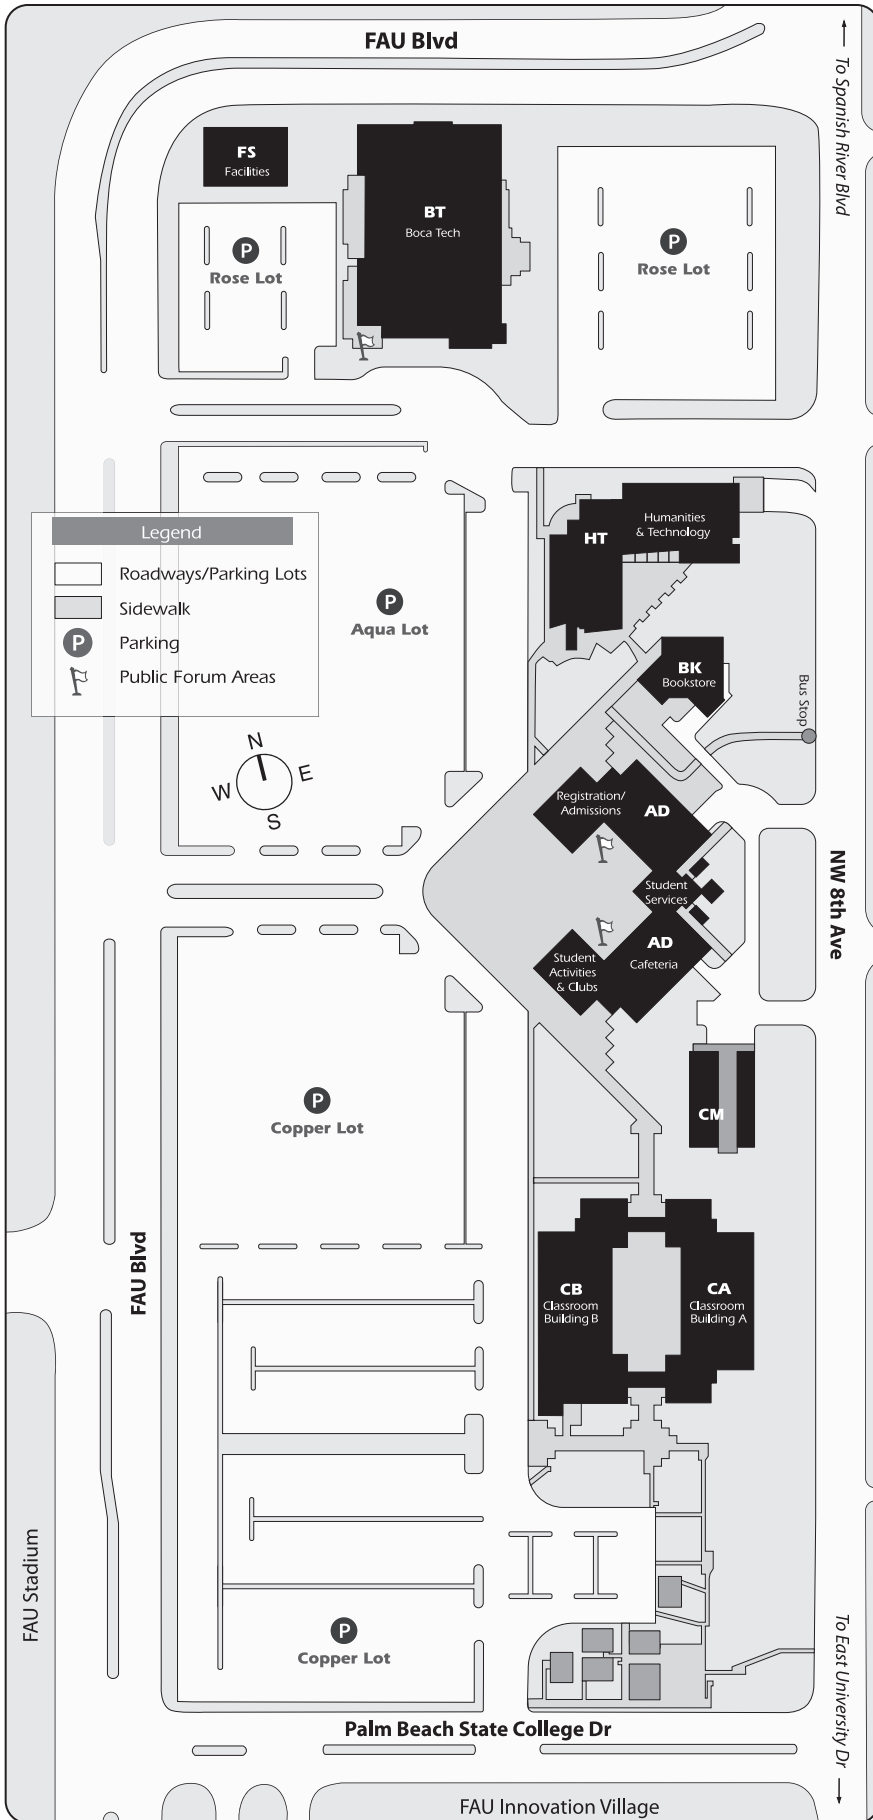

PALM BEACH STATE COLLEGE AT BOCA RATON

3000 Saint Lucie Avenue, Boca Raton, FL 33431-6490

561-393-7222

Legend

- Roadways/Parking Lots
- Sidewalk
- Parking
- Public Forum Areas

- **AD - Administration**
 - 1st Floor**
 - Admissions/Registration
 - Cafeteria
 - Cashier
 - Counseling
 - Count deHoernle Student Center
 - Dean of Student Services
 - Financial Aid
 - Student Organizations
 - 2nd Floor**
 - Mechanical Room
 - 3rd Floor**
 - Center for Business & Entrepreneurship (CBE)
 - Small Business Development Center (SBDC)
 - Procurement Technical Assistance Center (PTAC)
 - Instructional Technology Assistance
 - 4th Floor**
 - Dean of Academic Affairs
 - Corporate & Continuing Education
 - Provost's Office
- **BK - Bookstore**
 - Instructional Support Center
 - Security
- **BT - BocaTech**
 - Career Center
 - Child Care Classrooms
 - Computer Lab
 - Massage Therapy
 - Student Learning Center / Lab
 - Testing Center
 - Wellness Center
- **CA - Classroom Building A**
 - Classrooms
- **CB - Classroom Building B**
 - 1st Floor**
 - Ceramics Classroom
 - Photography Lab
 - Science Labs
 - 2nd Floor**
 - Classrooms
 - Faculty Workroom
- **CM - Central Mechanical**
- **FS - Facilities South**
 - Facilities Offices / Central Receiving
- **HT - Humanities & Technology**
 - COUNTESS DE HOERNLE HUMANITIES & TECHNOLOGY BLDG.
 - Architecture and Art Studios
 - English
 - Lecture Hall
 - Media Technology & Instructional Services (MTIS)
 - Videoconference Studio

DIRECTIONS

From I-95:
 Take exit 45. Turn left (east) onto Glades Rd.
 Turn left onto East University Dr. Just after the Henderson School, turn right onto NW 8th Ave.
 Turn left onto Palm Beach State College Dr.

From Spanish River Boulevard:
 Turn left (north) onto NW 8th Ave/FAU Blvd.
 Continue straight on NW 8th Ave. Palm Beach State College is on your right.