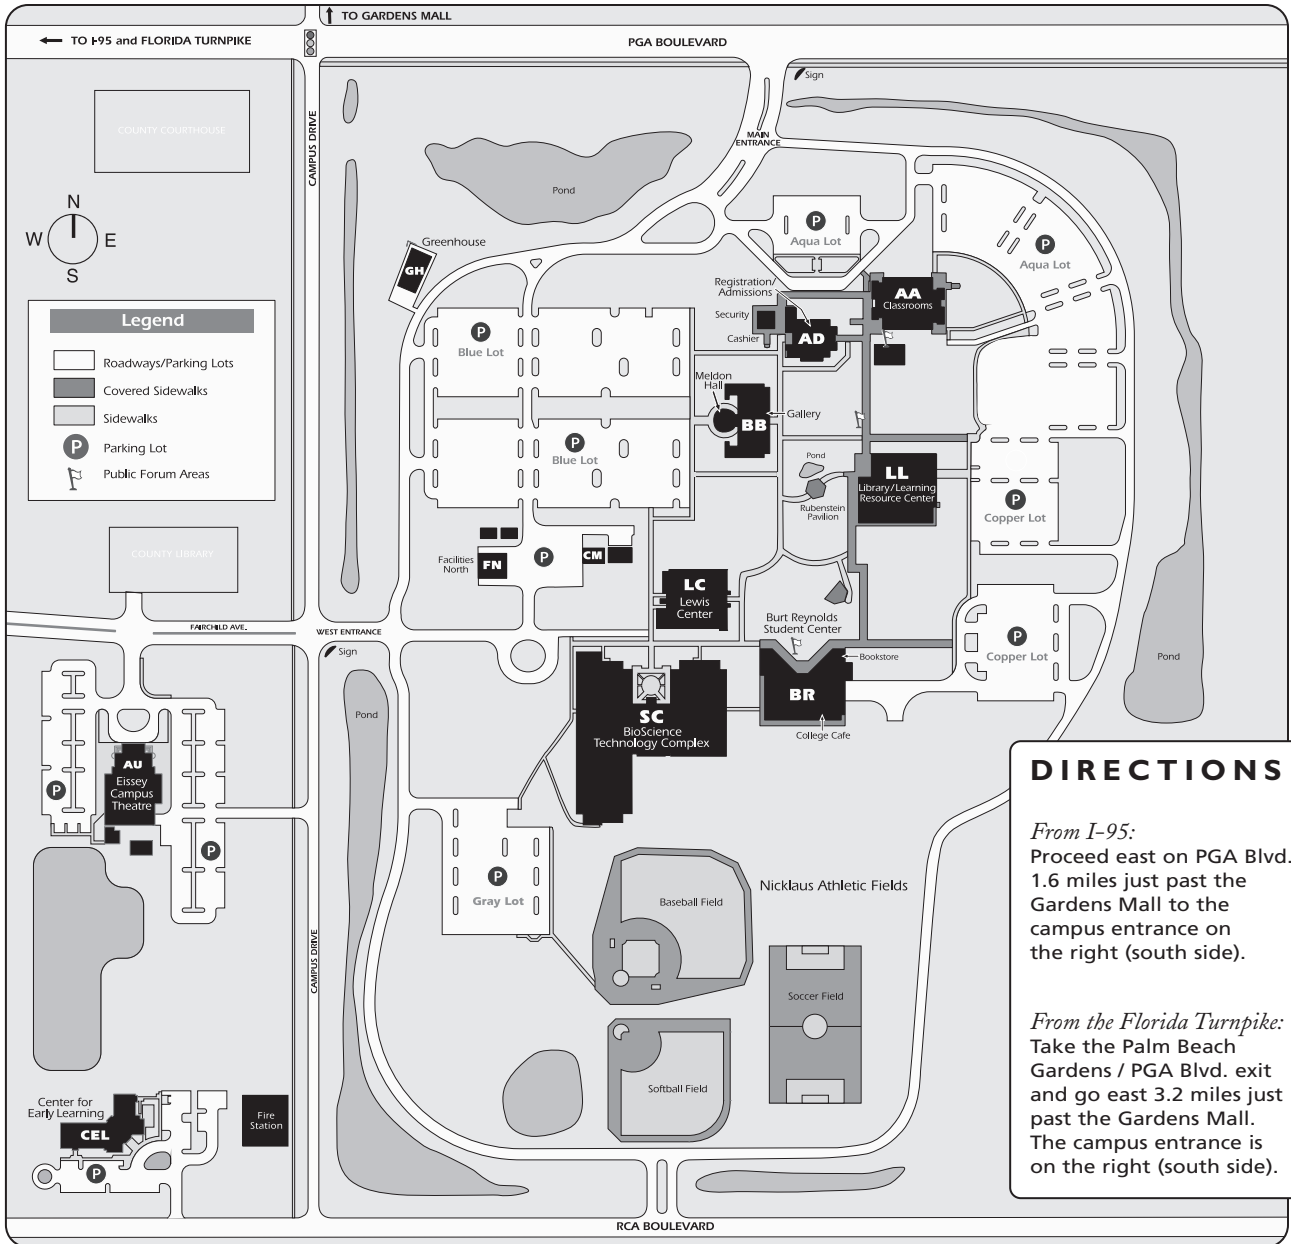

PALM BEACH STATE COLLEGE AT PALM BEACH GARDENS

3160 PGA Blvd, Palm Beach Gardens, FL 33410-2893

561-207-5000

DIRECTIONS

From I-95:
 Proceed east on PGA Blvd. 1.6 miles just past the Gardens Mall to the campus entrance on the right (south side).

From the Florida Turnpike:
 Take the Palm Beach Gardens / PGA Blvd. exit and go east 3.2 miles just past the Gardens Mall. The campus entrance is on the right (south side).

- **AA - Classroom Building**
 Classrooms
- **AD - Administration**
1st Floor:
 Admissions / Registration
 Cashier
 Dean of Student Services
 Financial Aid
 Security
 Student Services
2nd Floor:
 Provost
 Academic Dean
 Corporate and Continuing Education (CCE)
- **AU - Eissey Campus Theatre**

- **BB - Classroom Building**
 Art Gallery
 Art Labs
 Associate Dean
 Meldon Lecture Hall
 SLC - Math Lab
 SLC - Student Learning Ctr.
 English/Reading Lab
- **BR - Burt Reynolds Student Center**
 Advisement
 Bookstore
 Cafeteria
 Career Center
 Disabilities Services
 Student Activities
 Test Center
- **CEL - Center for Early Learning**
- **FN - Facilities North**
 Central Receiving

- **LC - Phillip D. Lewis Center**
 Computer Science
 EMT
 Radiography
 Respiratory Care
 Sonography
- **LL - Library Learning Resource Center**
 Instructional Support Center
 Law Library
 MTIS - Media Technology & Instructional Services
 PTLC - Professional Teaching & Learning Center
- **SC - BioScience Technology Complex**
 Associate Dean
 BioScience Multi-Media Lecture Hall
 Biotechnology
 Electrical Power Technology
 Environmental Science
 Landscape and Horticulture
 Science Labs
 Wellness Center