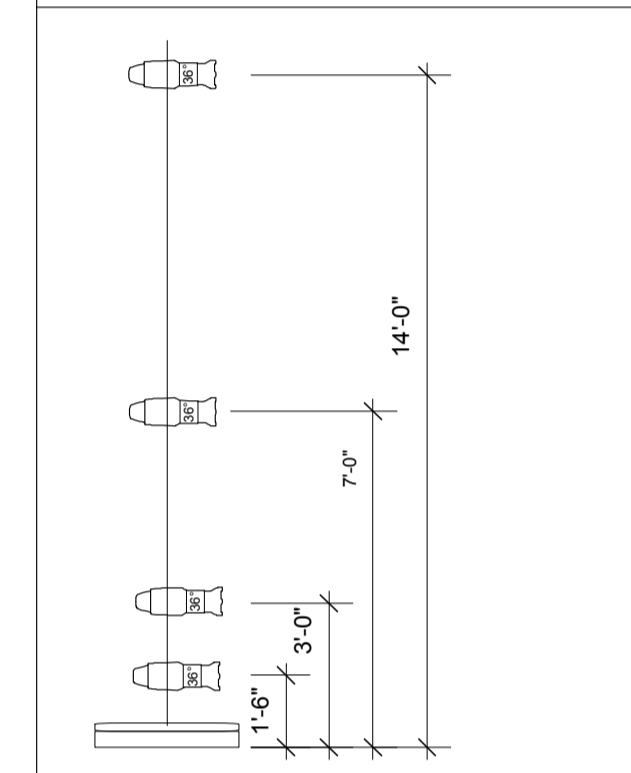

Ch.	Dim.	Location
191	270/272	Orchestra
192	271/273	Balcony
193	266/267	Under Balcony
194	274	Scones
195	265/268	Side Lobby
196	269	Lobby

- NOTES:**
1. Proscenium Width 44'-0"
  2. Proscenium Height 22'-0"
  3. Curtain Line to Back Wall 34'-6"
  4. Curtain Line to Last Lineset: 30'-0"
  5. Depth of Apron at CL: 18'-0"
  6. Width of Stage, Wall to Wall 72'-0"
  7. Height under locking rail 18'-0" S/L
  8. Height under AC duct 9'-6" S/R
  9. Loading Door 8'-6" w x 8'-0" h
  10. Grid Height 70'-0"
  11. Legs can travel on stage to create a min opening of 29'-6" or 14'-8" off CL
  12. Placement of FOH positions not drawn to scale.
  13. Electrics trim at 24' off deck.
  14. All FOH lighting fixtures use 750w lamps. Stage fixtures use 575w lamps except S4 pars (750w)

**Boom Detail:**  
These fixtures are not part of the house plot, but are available to hang in addition to the house plot. There can be 6 of these booms total, 3 S/L and 3 S/R.

**Instruments**  
(We are a Rosco House)

**Legend:**

- Color
- Unit Number
- Dimmer
- Channel

Scale:  
1/4"=1'-0"

Repertory Light Plot

Drawn by Bob Woods

Palm Beach State College  
Eissey Campus Theatre

Revised 09/2011