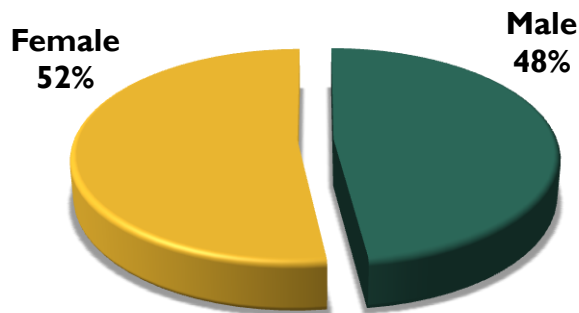

Palm Beach State College Employee Demographics- District

- Number of Part-Time Employees-2,220

Source: APR database Fall 2009

Palm Beach State College Employee Demographics- District

- Number of Full-Time Employees – 1,038