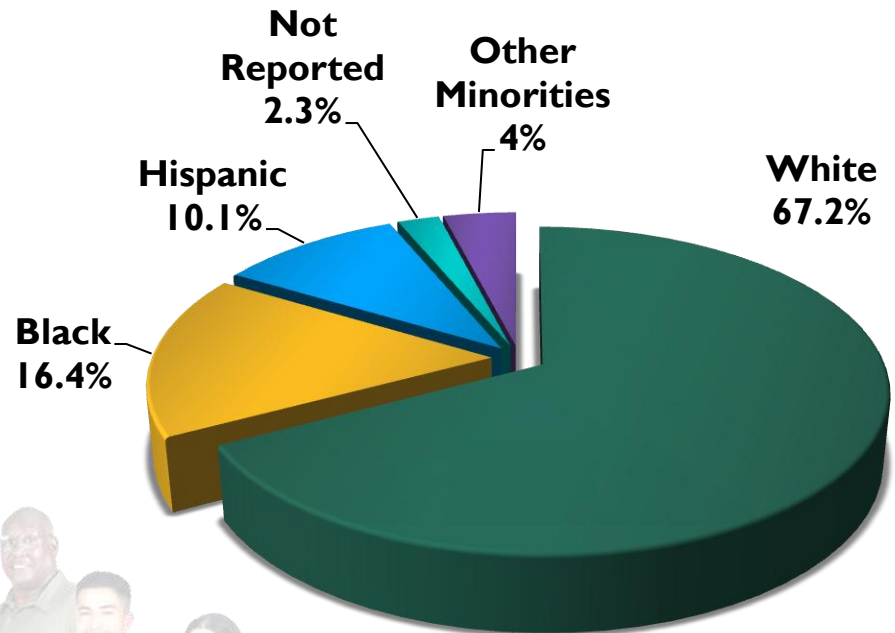

Palm Beach State College Employee Demographics- District

- Number of Part-Time Employees-2,220

Source: APR database Fall 2009

Palm Beach State College Employee Demographics- District

- Number of Full-Time Employees – 1,038