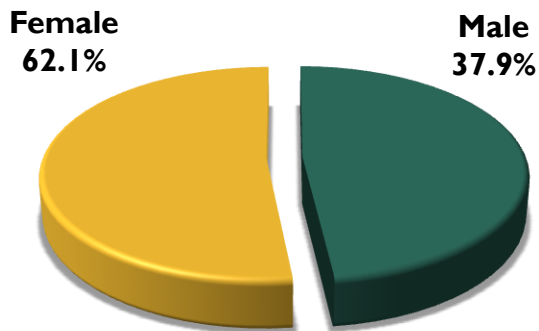

Palm Beach State College Employee Demographics- District

- Number of Part-Time Employees-2,220

Source: APR database Fall 2009

Palm Beach State College Employee Demographics- District

- Number of Full-Time Employees – 1,038