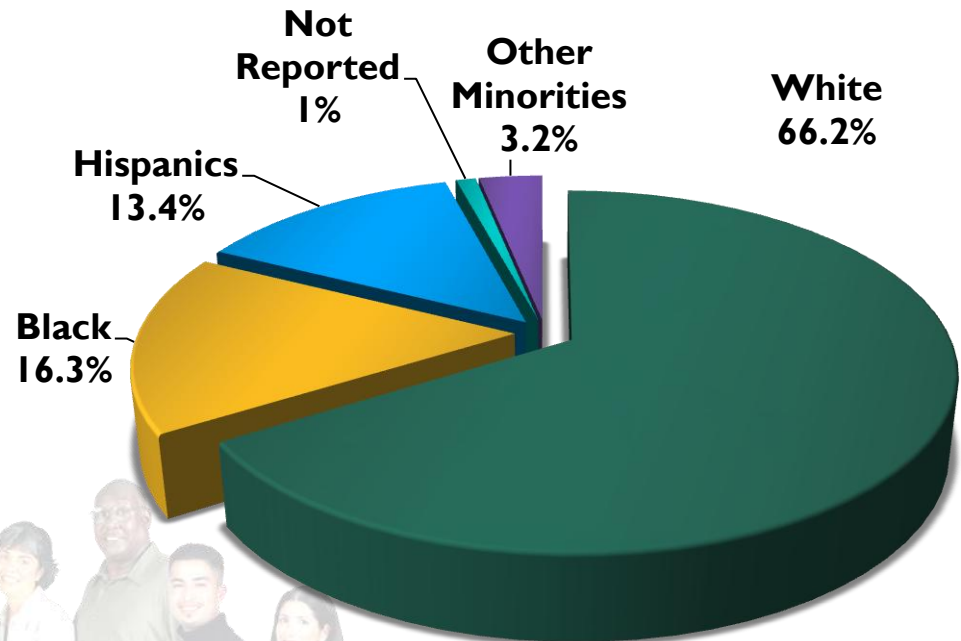

Palm Beach State College Employee Demographics- District

- Number of Part-Time Employees-2,220

Source: APR database Fall 2009

Palm Beach State College Employee Demographics- District

- Number of Full-Time Employees – 1,038