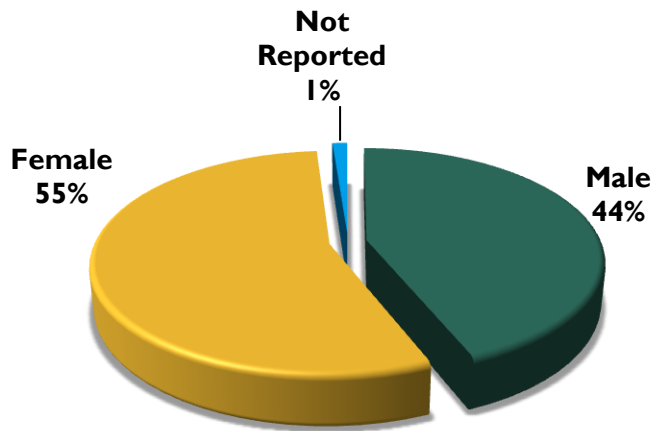

Palm Beach State College Student Demographics- College District

- Total Headcount: Fall 2009- 32,878
- Annual FTE (2008-09) -18,815
- Projected FTE (2009-10) – 20,600

Source: Student Registration Data, Fall 2009