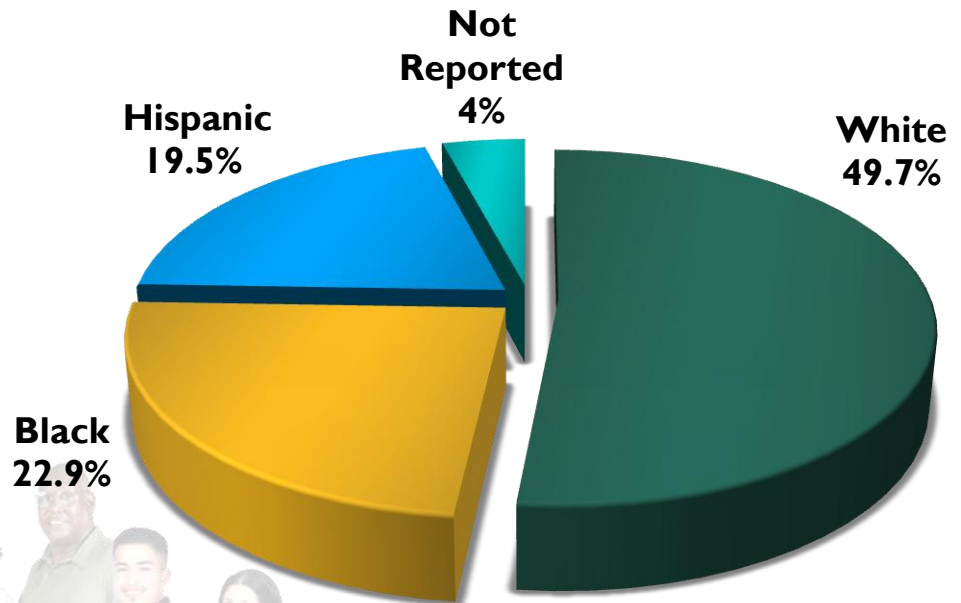

Palm Beach State College Student Demographics- College District

- Total Headcount: Fall 2009- 32,878
- Annual FTE (2008-09) -18,815
- Projected FTE (2009-10) – 20,600

Source: Student Registration Data, Fall 2009