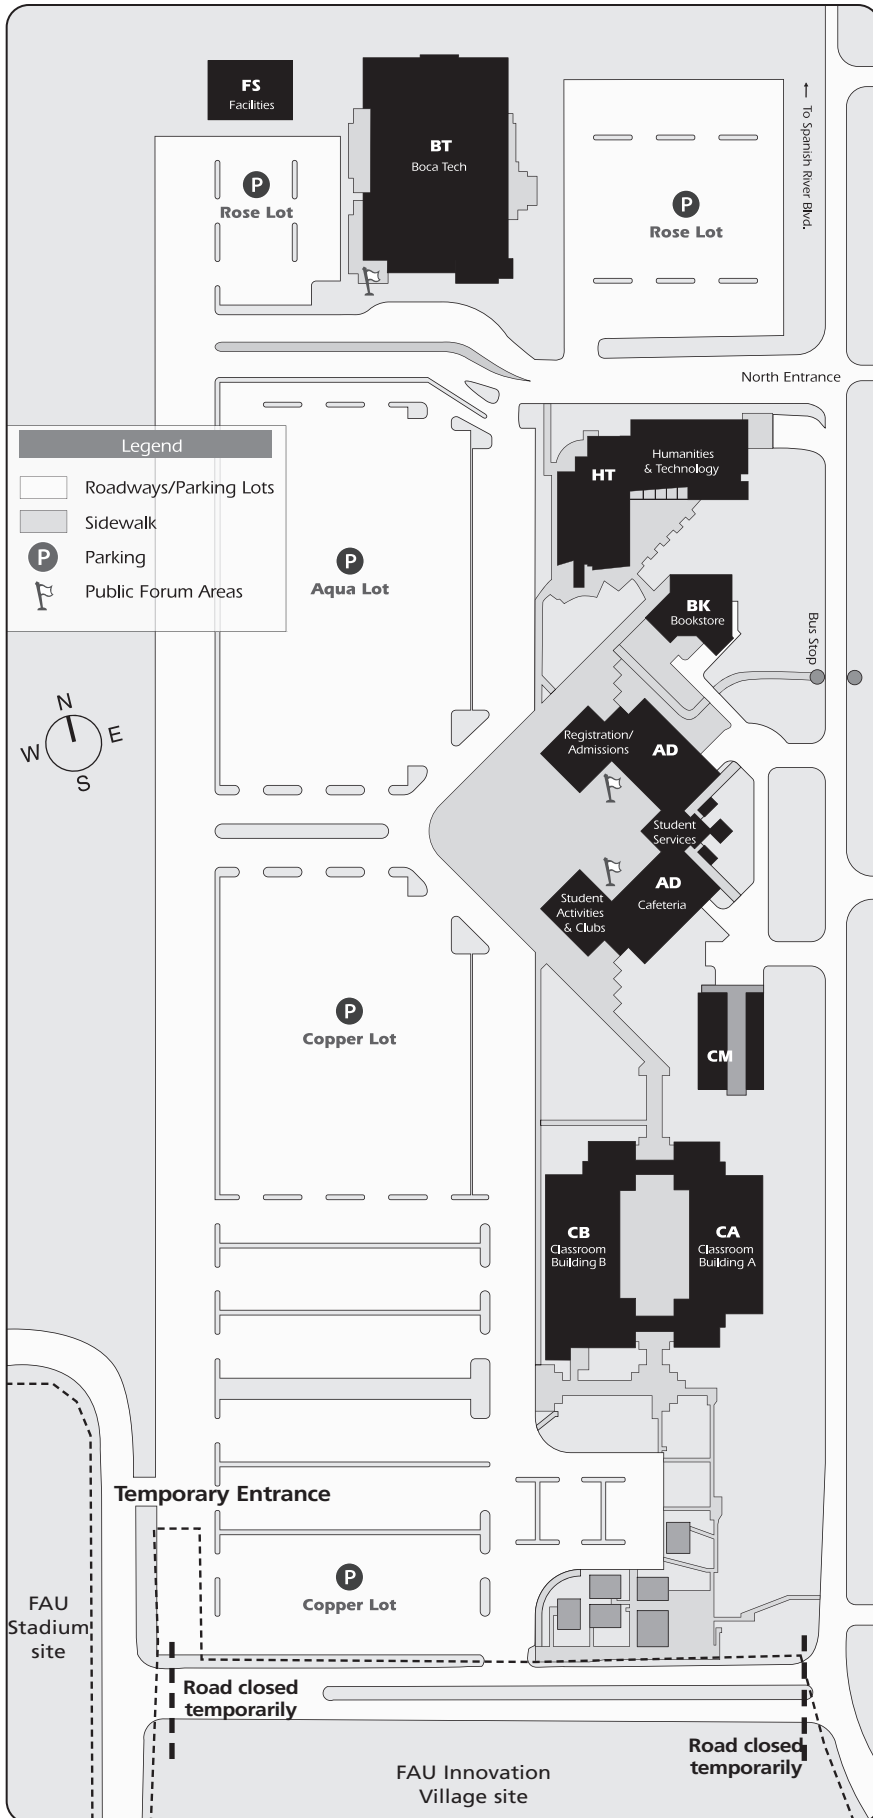

## AD - Administration

- 1st Floor**
- Admissions/Registration
  - Cafeteria
  - Cashier
  - Counseling
  - Count deHoernle Student Center
  - Dean of Student Services
  - Financial Aid
  - Student Organizations

- 2nd Floor**
- Mechanical Room

- 3rd Floor**
- Information Technology
  - Personal & Veterans Counseling
  - Instructional Technology Assistance

- 4th Floor**
- Dean of Academic Affairs
  - Corporate & Continuing Education
  - Provost's Office

## BK - Bookstore

- Instructional Support Center
- Security

## DIRECTIONS

*From I-95:*  
 Proceed east on Glades Road to NW 13th St. (FAU Blvd) turn left (north) and enter the FAU Campus. Go approximately 1.5 miles past Henderson School. Turn left onto Lee Street. Follow detour signs to temporary entrance.