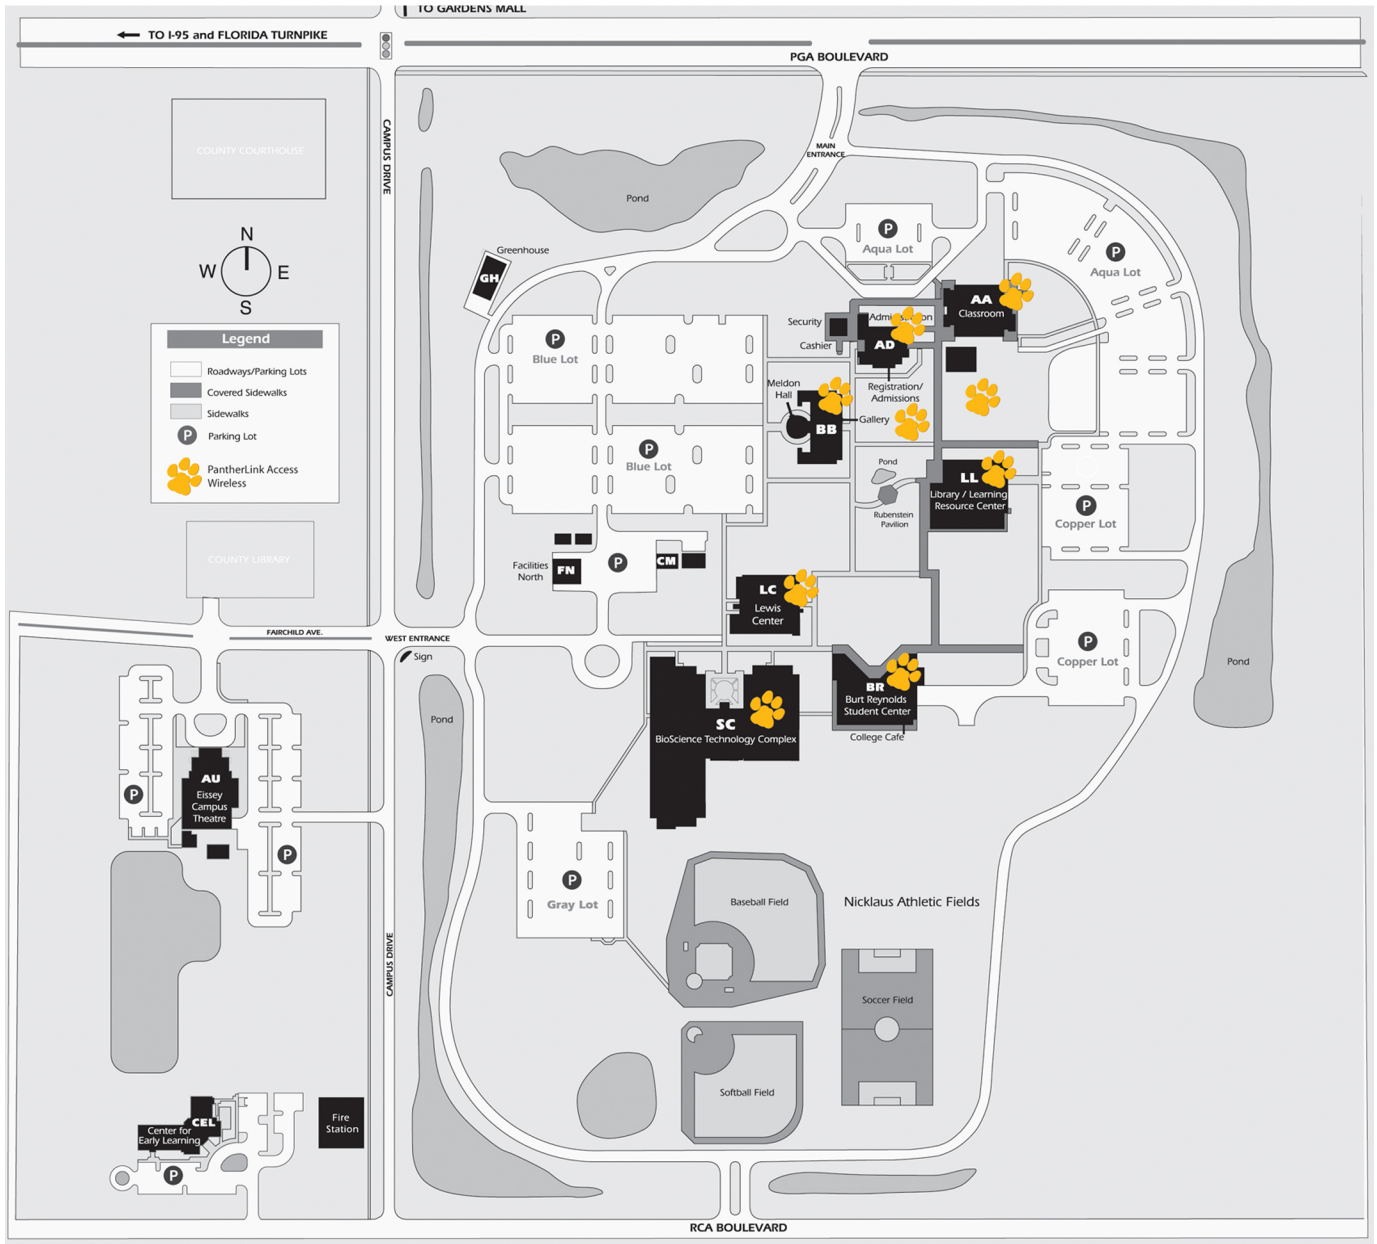

PALM BEACH STATE COLLEGE AT PALM BEACH GARDENS

3160 PGA Blvd, Palm Beach Gardens, FL 33410-2893

561-624-7222

AA - Classroom Building

Classrooms

AD - Administration

1st Floor:

Admissions / Registration
Cashier
Dean of Student Services
Financial Aid
Security
Student Services

2nd Floor:

Provost
Academic Dean
Corporate and Continuing Education (CCE)

AU - Eissey Campus Theatre

BB - Classroom Building

Art Gallery
Art Labs
Associate Dean
Meldon Lecture Hall
SLC - Math Lab
SLC - Student Learning Ctr.
English/Reading Lab

BR - Burt Reynolds Student Center

Advisement
Bookstore
Cafeteria
Career Center
Disabilities Services
Student Activities
Test Center

CEL - Center for Early Learning

FN - Facilities North

Central Receiving

LC - Phillip D. Lewis Center

Computer Science
EMT
Radiography
Respiratory Care
Sonography

LL - Library Learning Resource Center

Instructional Support Center
Law Library
MTIS - Media Technology & Instructional Services
PTLC - Professional Teaching & Learning Center

SC - BioScience Technology Complex

Associate Dean
BioScience Multi-Media Lecture Hall
Biotechnology
Electrical Power Technology
Environmental Science
Landscape and Horticulture
Science Labs
Wellness Center