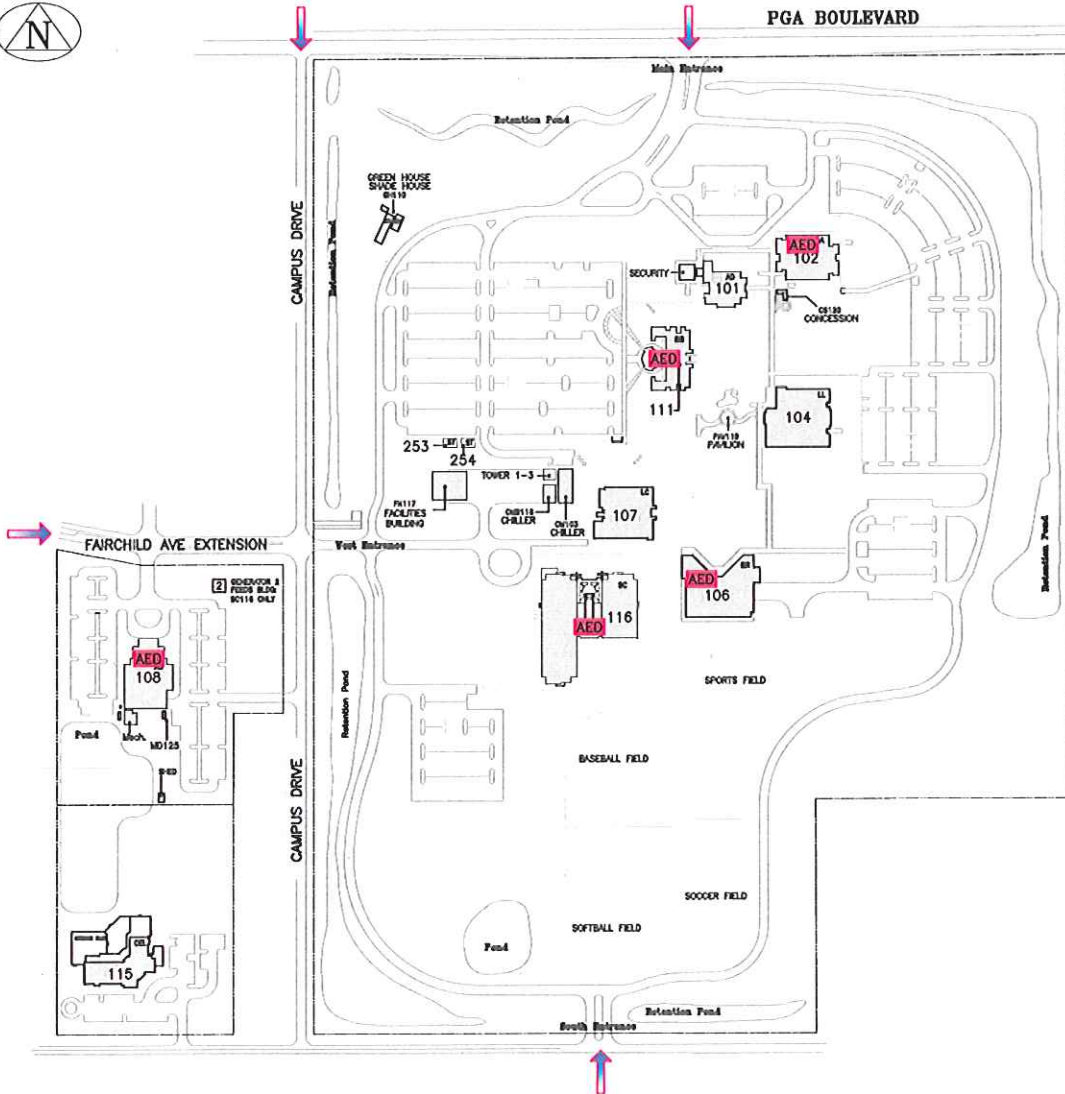

PALM BEACH STATE COLLEGE

PALM BEACH GARDENS CAMPUS

AED - AUTOMATED EXTERNAL DEFIBRILLATOR LOCATIONS

BUILDING LEGEND

101	AD	ADMINISTRATION
AED 102	AA	CLASSROOM BUILDING AA
103	CM1	CENTRAL MECHANICAL
104	LL	LIBRARY RESOURCE CENTER
AED 106	BR	BURT REYNOLDS STUDENT CENTER
107	LC	PHILLIP D. LEWIS CENTER
AED 108	AU	EISSEY CAMPUS THEATRE
110	GH	GREEN HOUSE/SHADE HOUSE
AED 111	BB	CLASSROOM BUILDING BB
115	CEL	CENTER FOR EARLY LEARNING
AED 116	SC	BIO-SCIENCE TECHNOLOGY COMPLEX
117	FN	FACILITIES BUILDING
118	CM2	CENTRAL MECHANICAL BUILDING
119	PAV	MYRNA RUBENSTEIN PAVILION
120	CS	CONCESSION STAND
125	MD	THEATRE STORAGE
253	ST	FACILITIES NORTH
254	ST	STORAGE

SYMBOL LEGEND

AED AUTOMATED EXTERNAL DEFIBRILLATOR