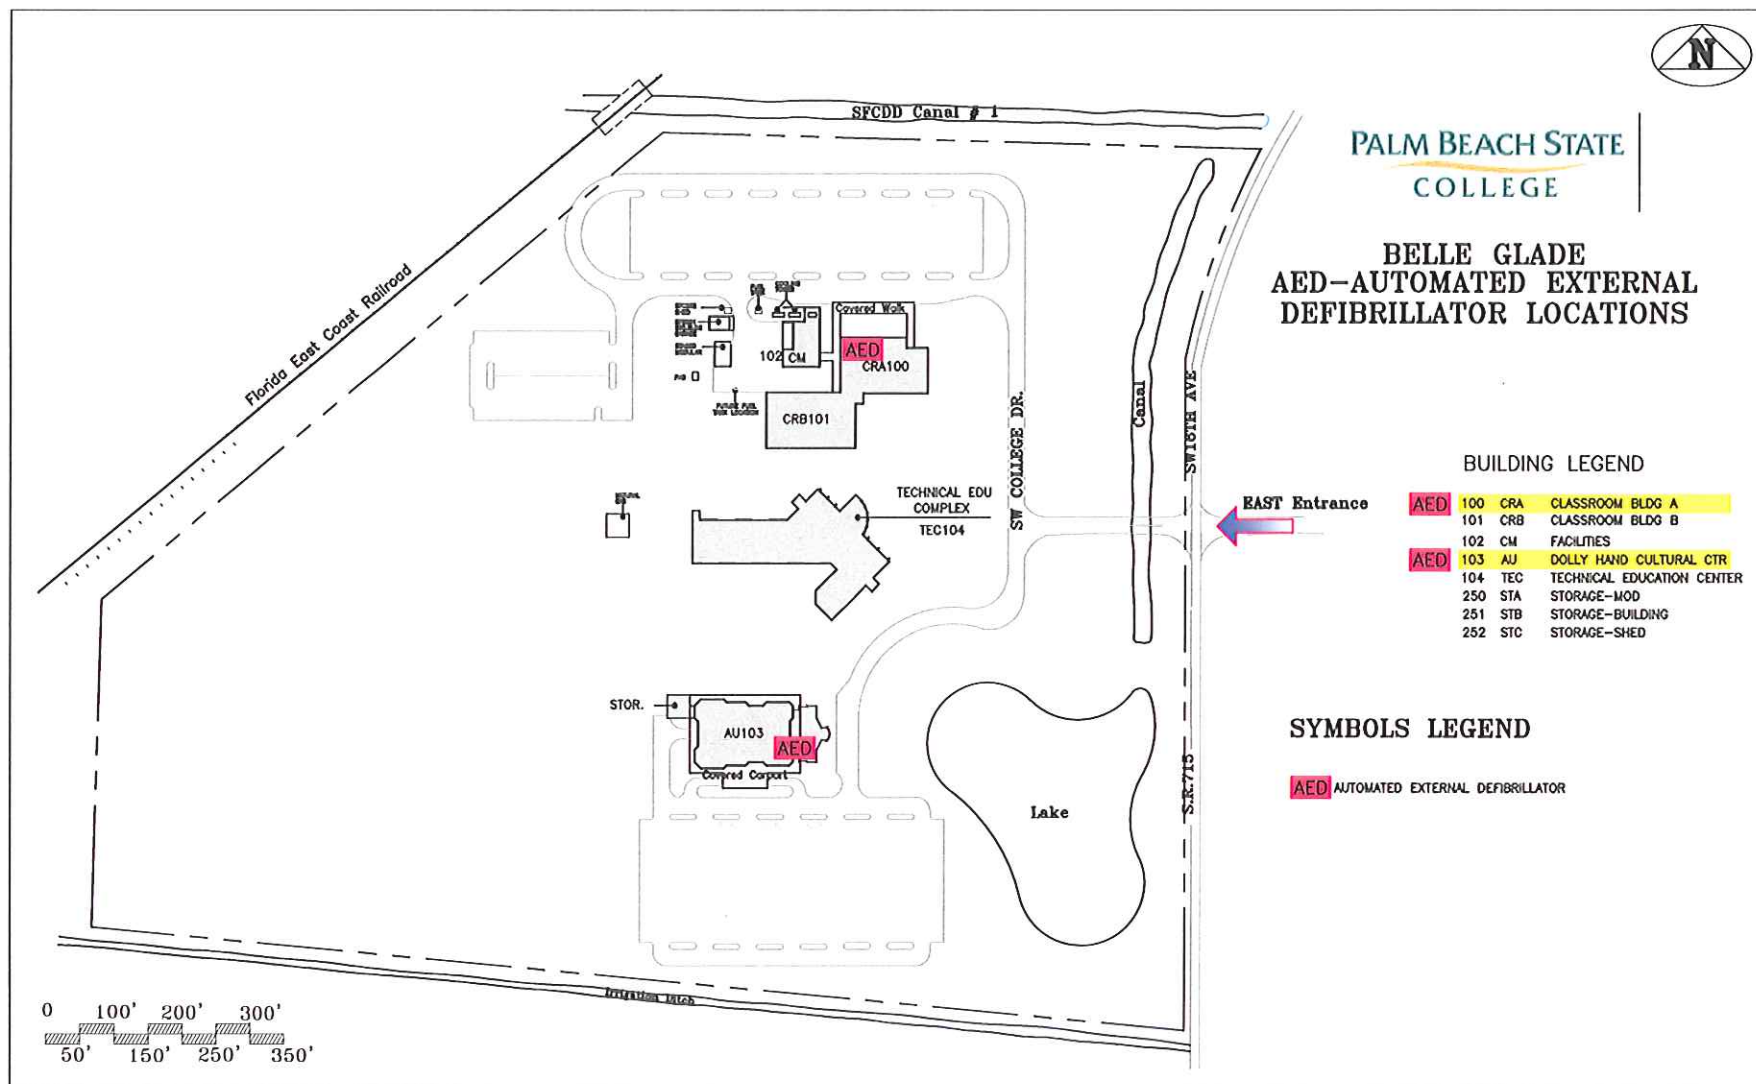

Palm Beach State College

Florida's First Public Community College

PALM BEACH STATE
COLLEGE

AED

AUTOMATED EXTERNAL DEFIBRILLATOR (AED)

LOCATION MAPS

**PALM BEACH STATE
COLLEGE**

**BELLE GLADE
AED-AUTOMATED EXTERNAL
DEFIBRILLATOR LOCATIONS**

BUILDING LEGEND

AED	100	CRA	CLASSROOM BLDG A
	101	CRB	CLASSROOM BLDG B
	102	CM	FACILITIES
AED	103	AJ	DOLLY HAND CULTURAL CTR
	104	TEC	TECHNICAL EDUCATION CTR
	250	STA	STORAGE-MOD
	251	STB	STORAGE-BUILDING
	252	STC	STORAGE-SHED

SYMBOLS LEGEND

AED AUTOMATED EXTERNAL DEFIBRILLATOR

**BOCA RATON CAMPUS
AED - AUTOMATED EXTERNAL DEFIBRILLATOR
LOCATIONS**

BUILDING LEGEND

100	CB	LABORATORY BLDG B
101	CA	CLASSROOM BLDG A
102	AD	ADMINISTRATION
103	CH	CENTRAL MECHANICAL
104	BT	BOCATECH
105	BK	BOOKSTORE
106	FS	FACILITIES SOUTH
107	HT	HUMANITIES TECHNOLOGY
250	MD3	STORAGE MODULAR 3
251	MD2	STORAGE MODULAR 2
263	STOR	STORAGE COLD RESTROOM
276	MD1	STORAGE MODULAR 1
ELEC	SHED	ELECTRICAL SHED

SYMBOLS LEGEND

AED AUTOMATED EXTERNAL DEFIBRILLATOR

PALM BEACH STATE COLLEGE

PALM BEACH GARDENS CAMPUS

AED - AUTOMATED EXTERNAL DEFIBRILLATOR LOCATIONS

BUILDING LEGEND

101	AD	ADMINISTRATION
AED 102	AA	CLASSROOM BUILDING AA
103	CM1	CENTRAL MECHANICAL
104	LL	LIBRARY RESOURCE CENTER
AED 106	BR	BURT REYNOLDS STUDENT CENTER
107	LC	PHILLIP D. LEWIS CENTER
AED 108	AU	EISSEY CAMPUS THEATRE
110	GH	GREEN HOUSE/SHADE HOUSE
AED 111	BB	CLASSROOM BUILDING BB
115	CEL	CENTER FOR EARLY LEARNING
AED 116	SC	BIO-SCIENCE TECHNOLOGY COMPLEX
117	FN	FACILITIES BUILDING
118	CM2	CENTRAL MECHANICAL BUILDING
119	PAV	MYRNA RUBENSTEIN PAVILION
120	CS	CONCESSION STAND
125	MD	THEATRE STORAGE
253	ST	FACILITIES NORTH
254	ST	STORAGE