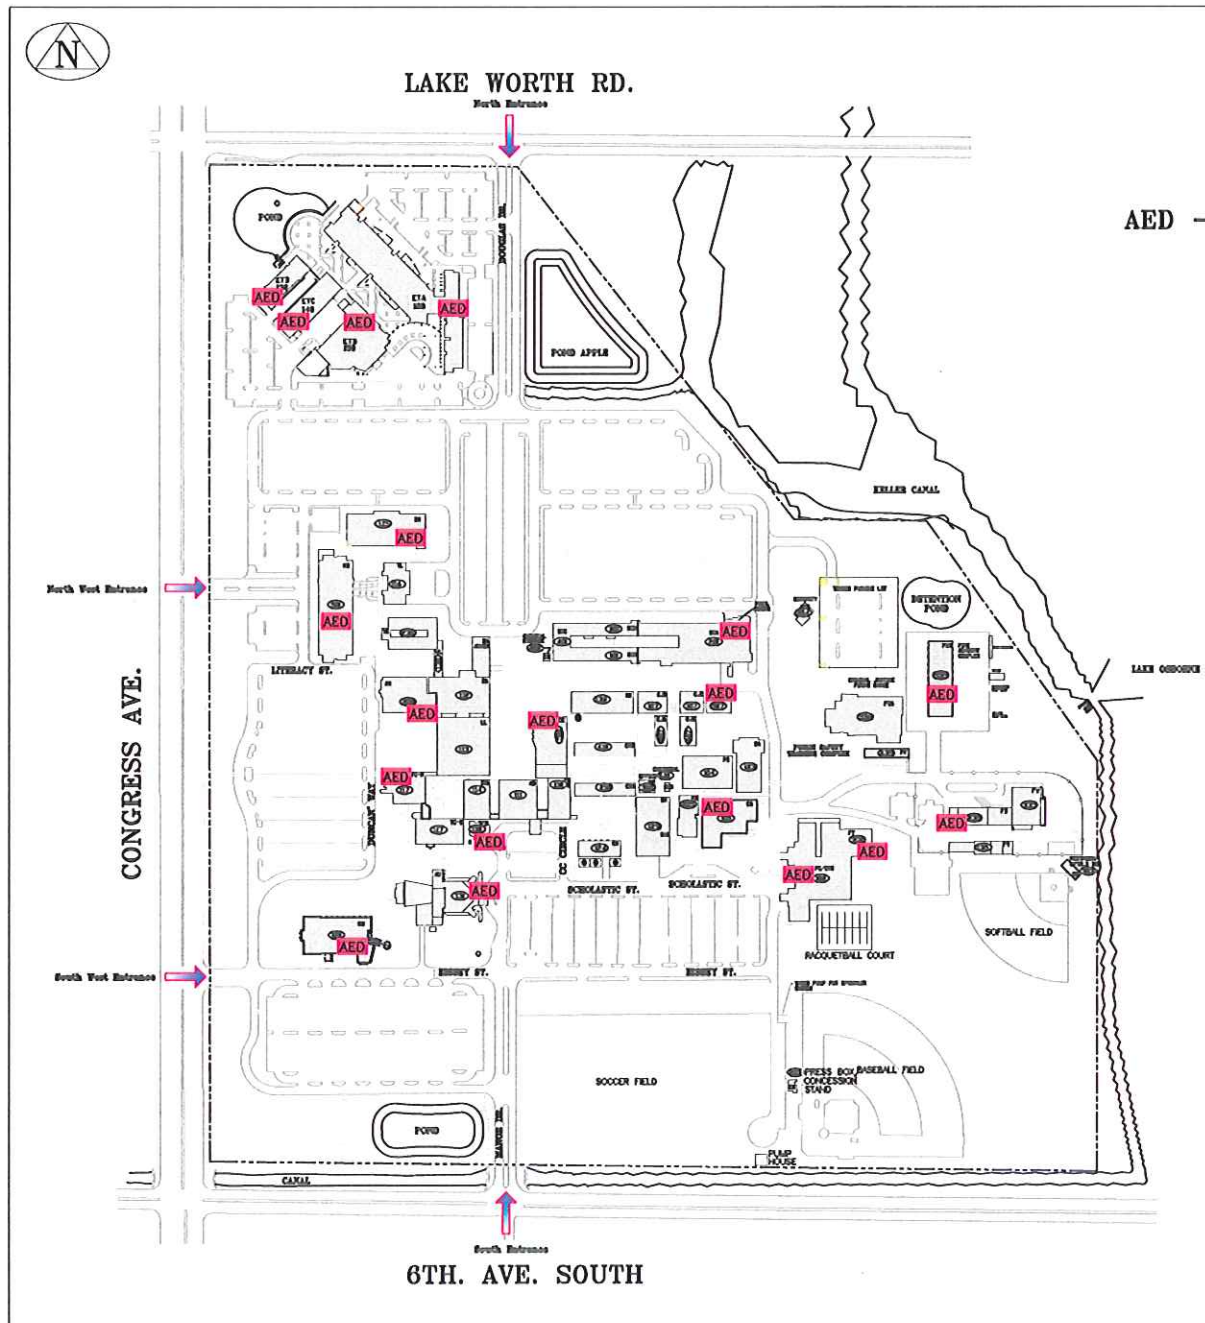

PALM BEACH STATE COLLEGE

LAKE WORTH CAMPUS AED - AUTOMATED EXTERNAL DEFIBRILLATOR LOCATIONS

BLDG. NO.	BLDG. NAME
101	SCB SCIENCE B
AED 102	PE/GYM GYMNASIUM
103	CT COUNSELING AND TESTING
104	PG PAUL GLYNN STUDENT SERVICES
AED 105	CF CAFETERIA
107	CJB CRIMINAL JUSTICE B
110	FN FINANCE
111	AD ADMINISTRATION
112	BA BUSINESS ADMINISTRATION
113	LL LIBRARY LEARNING RESOURCE CENTER
114	ITA INFORMATION TECHNOLOGY A
AED 115	DH DENTAL HEALTH
116	TL TECHNICAL LABORATORY
AED 117	TC TECHNOLOGY CENTER
AED 118	ITB INFORMATION TECHNOLOGY B
120	HU HUMANITIES
124	CM CENTRAL MECHANICAL BUILDING
AED 128	ETA EDUCATION AND TRAINING CENTER A
129	BK BOOKSTORE
130	VL VOCATIONAL LABORATORY
AED 131	AJ WATSON B. DUNCAN THEATER
132	SS SOCIAL SCIENCE
135	FC FACILITIES CENTRAL
138	ETB EDUCATION AND TRAINING CENTER B
148	ETC EDUCATION AND TRAINING CENTER C
AED 158	ETD EDUCATION AND TRAINING CENTER D
201	SCA SCIENCE A
202	FT FITNESS CENTER
203	CH PRESS BOX/CONCESSION STAND
204	SCF SCIENCE E - SECURITY
205	FA FINANCIAL AID
207	CJA CRIMINAL JUSTICE A
AED 208	AH ALLIED HEALTH
210	CRA CLASSROOM BUILDING A
230	TE TECHNICAL EDUCATION
AED 235	FD FACILITIES DISTRICT
301	SCD SCIENCE D
303	SB RESTROOM/SOFTBALL FIELD BOX BLDG.
307	CJC CRIMINAL JUSTICE C
310	OF OFFICE BUILDING
335	DW DISTRICT WAREHOUSE
401	SOC SCIENCE C
402	CS CHEMICAL STORAGE
407	CJE CRIMINAL JUSTICE E
410	CRB CLASSROOM BUILDING B
435	PR PRINT SHOP/PURCHASING
AED 601	NS NATURAL SCIENCE BUILDING
607	CJD CRIMINAL JUSTICE D
610	CE CONTINUING EDUCATION
635	FAC FACILITIES ACADEMY COMPLEX
638	PSA CRIMINAL JUSTICE FIRING RANGE
610	CSB CUSTODIAL BUILDING
701	PUP PUMP HOUSE

SYMBOLS LEGEND

AED AUTOMATED EXTERNAL DEFIBRILLATOR