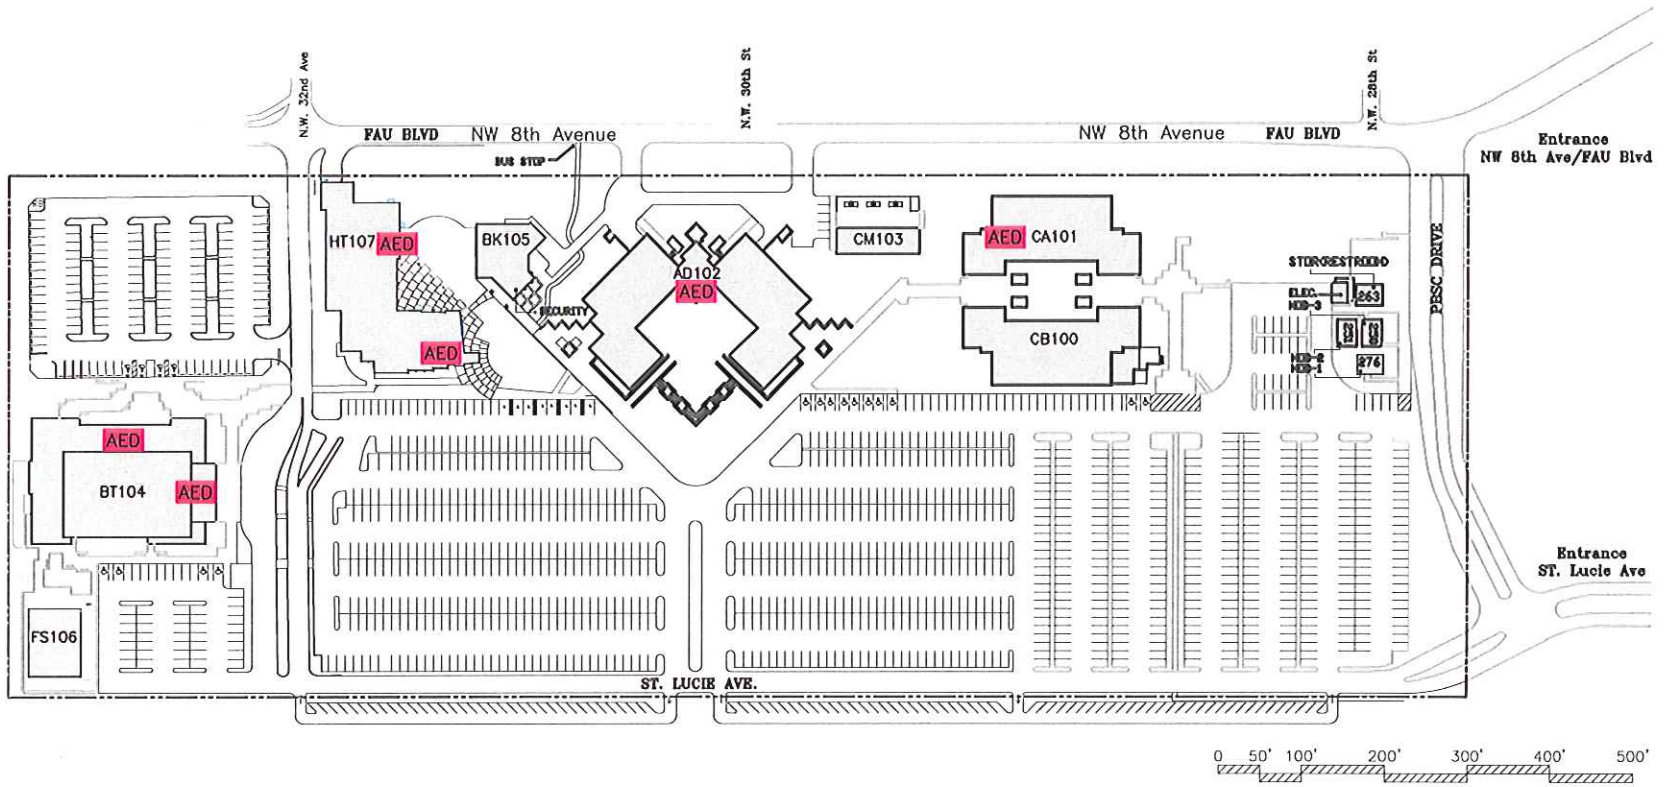

**BOCA RATON CAMPUS
AED - AUTOMATED EXTERNAL DEFIBRILLATOR
LOCATIONS**

BUILDING LEGEND

100	CB	LABORATORY BLDG B
101	CA	CLASSROOM BLDG A
102	AD	ADMINISTRATION
103	CH	CENTRAL MECHANICAL
104	BT	BOCATECH
105	BK	BOOKSTORE
106	FS	FACILITIES SOUTH
107	HT	HUMANITIES TECHNOLOGY
250	MD3	STORAGE MODULAR 3
251	MD2	STORAGE MODULAR 2
263	STOR	STORAGE COLD RESTROOM
276	MD1	STORAGE MODULAR 1
ELEC	SHED	ELECTRICAL SHED

SYMBOL LEGEND

AED AUTOMATED EXTERNAL DEFIBRILLATOR