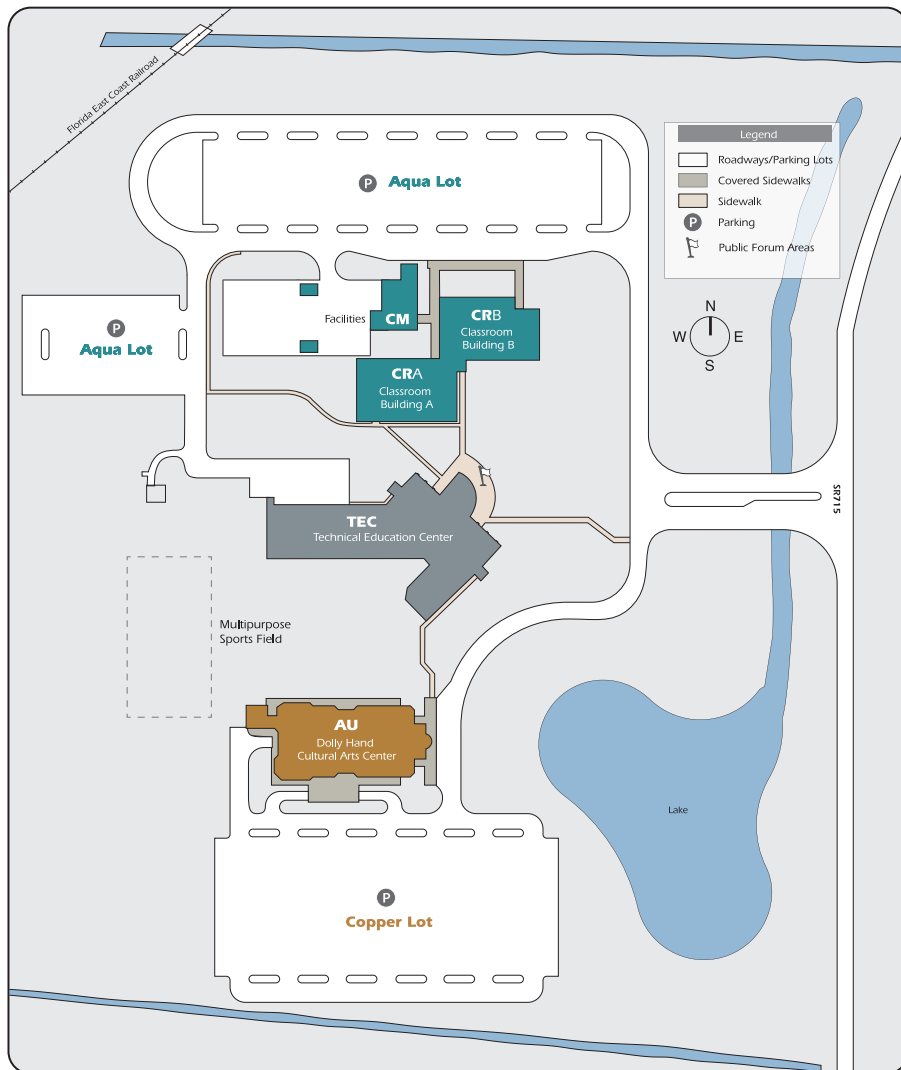

PALM BEACH STATE COLLEGE AT BELLE GLADE

1977 College Drive, Belle Glade, FL 33430-3611

561-996-7222

AU - Dolly Hand Cultural Arts Center

CRA - Registration & Classrooms

- Administration
- Cashier
- Computer Center
- Financial Aid
- Prep Lab
- Provost's Office
- Security
- Student Learning Center
- Testing Center

CRB - Classrooms

- Career Center
- Library Learning Resource Center
- Bookstore
- Security
- Student Lounge / Vending machines

CM - Facilities

TEC - Technical Education Center

- Cafe
- Construction Trades
- Cosmetology
- Criminal Justice
- Heavy Equipment Mechanics
- Welding
- Wellness / Fitness Center