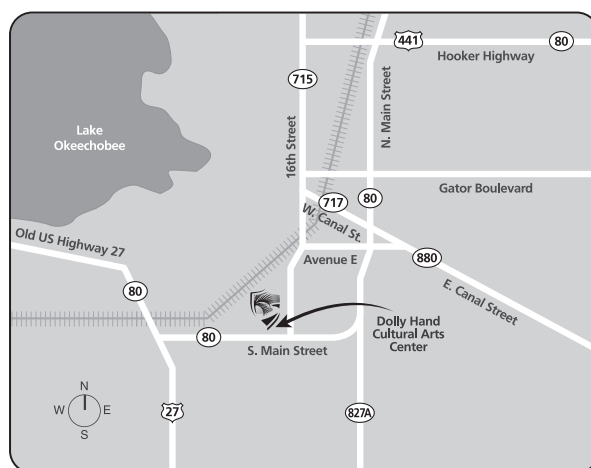

DIRECTIONS

From I-95:

Proceed west on Southern Blvd. (SR 80) approximately 40 miles until you reach Belle Glade. At the first traffic light continue straight ahead. Turn left onto SR 715 and continue through the business area. The College is on the right.

From the Florida Turnpike:

Exit at Southern Blvd. (SR 80). Proceed west on SR 80 approximately 40 miles until you reach Belle Glade. At the first traffic light continue straight ahead. Turn left onto SR 715 and continue through the business area. The College is on the right.