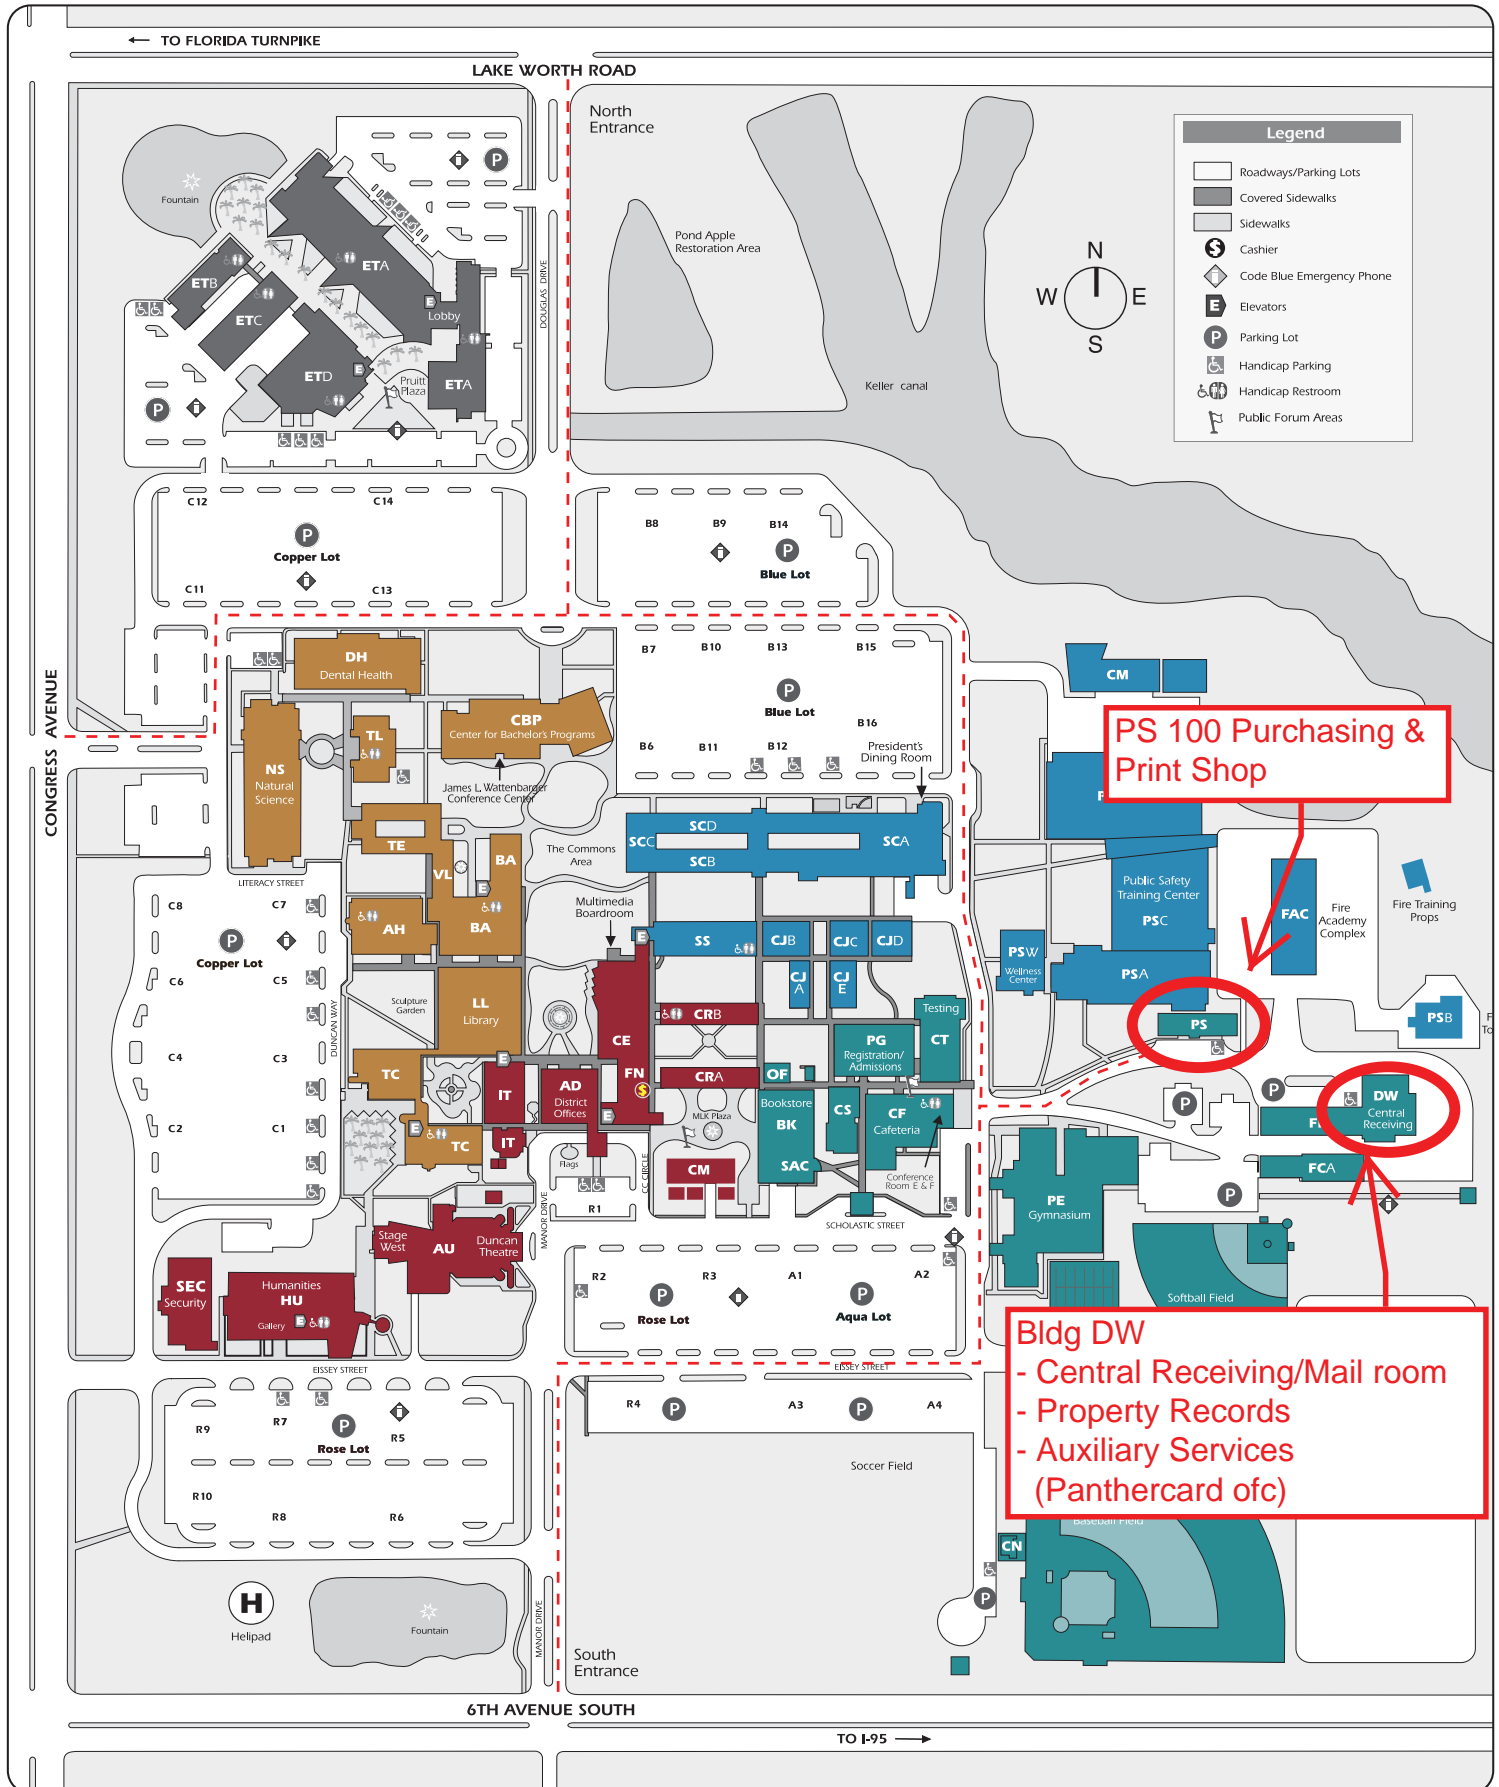

PALM BEACH STATE COLLEGE AT LAKE WORTH

4200 Congress Avenue, Lake Worth, FL 33461-4796

561-967-7222

PS 100 Purchasing & Print Shop

Bldg DW
- Central Receiving/Mail room
- Property Records
- Auxiliary Services (Panthercard ofc)