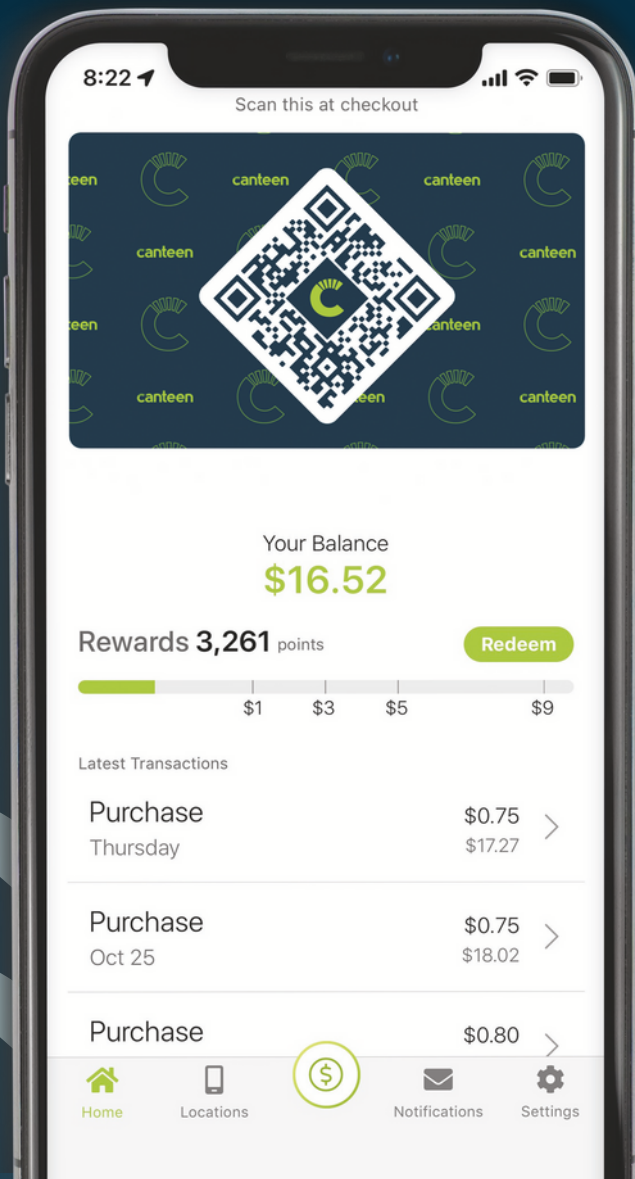

MOBILE

ORDERING

PALM BEACH STATE COLLEGE
CAMPUS DINING

Location: Lake Worth Campus | CF building

Hours of Operation: 7:30 am - 2 pm

- ✓ **Faster Checkout**
- ✓ **Earn Points**
- ✓ **Product Discounts**
- ✓ **Order Ahead**

- 1 Download the Connect and Pay App
- 2 Open and log in
- 3 Select location
code:143E97
- 4 Select your pick-up
time and menu items
- 5 Check-out and pick-up

Download on the
App Store

GET IT ON
Google Play