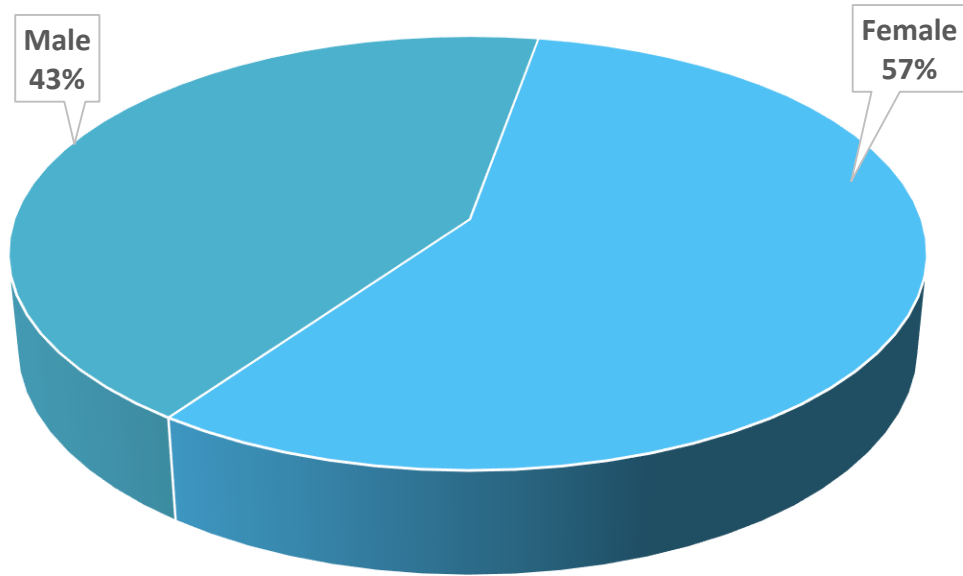

Palm Beach State College Student Demographics

Number of Students - 49,030 (Average Age -26)

Number of Countries and Territories Represented Among All Students - 157