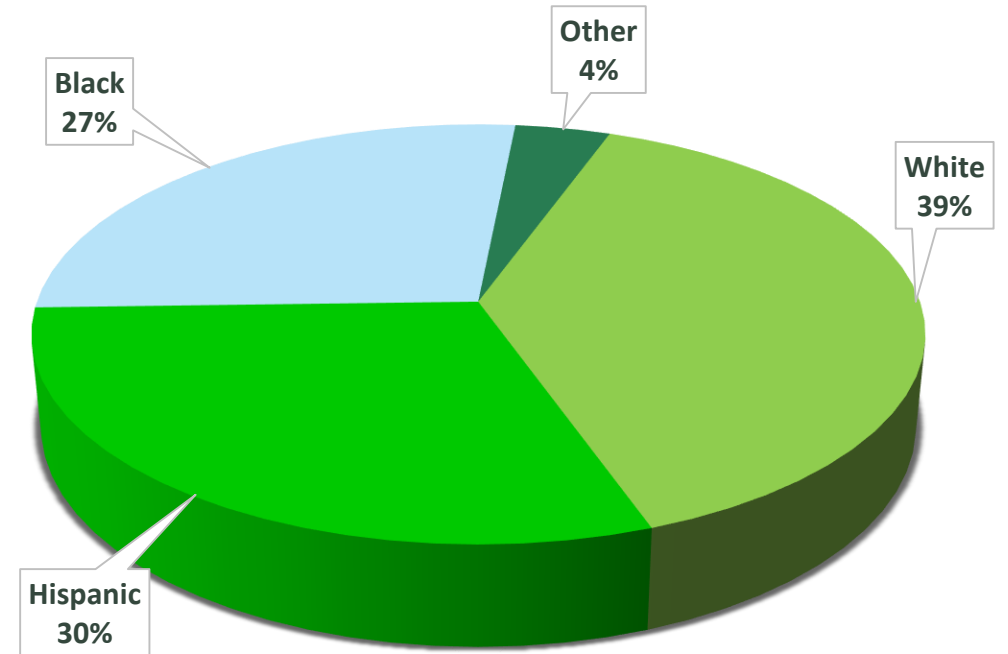

Palm Beach State College Student Demographics

Number of Students - 49,030 (Average Age -26)

Number of Countries and Territories Represented Among All Students - 157