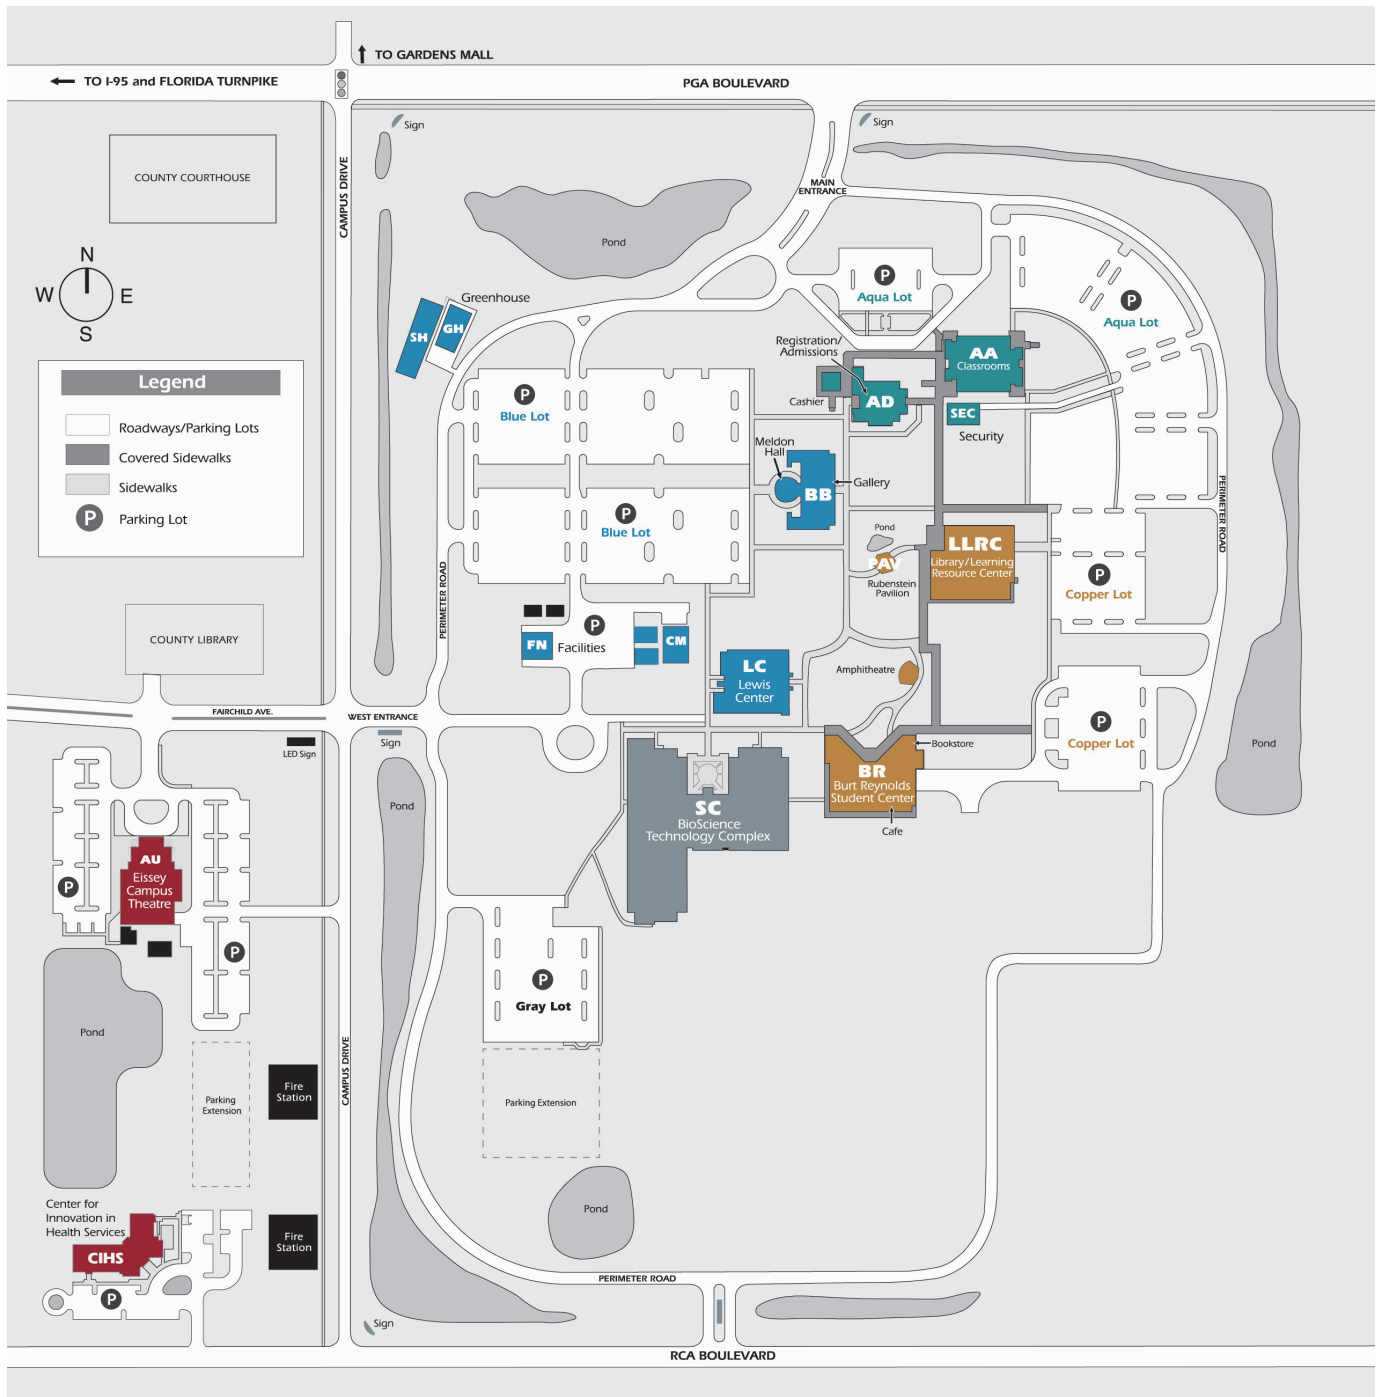

PALM BEACH STATE COLLEGE AT PALM BEACH GARDENS

3160 PGA Blvd, Palm Beach Gardens, FL 33410-2893

561-207-5000

AA Classroom Building (AA)

AD Administration/Registration (AD)

AU Eissey Campus Theatre (AU)

BB Classroom Building (BB)

BR Burt Reynolds Student Center (BR)

CIHS Center For Innovation in Health Sciences (CIHS)

FN Facilities (FN)

GH Greenhouse (GH)

LC Phillip D. Lewis Center (LC)

LLRC Library Learning Resource Center (LLRC)

PAV Rubenstein Pavilion (PAV)

SC BioScience Technology Complex (SC)

SEC Campus Safety & Security (SEC)

SH Shade House (SH)