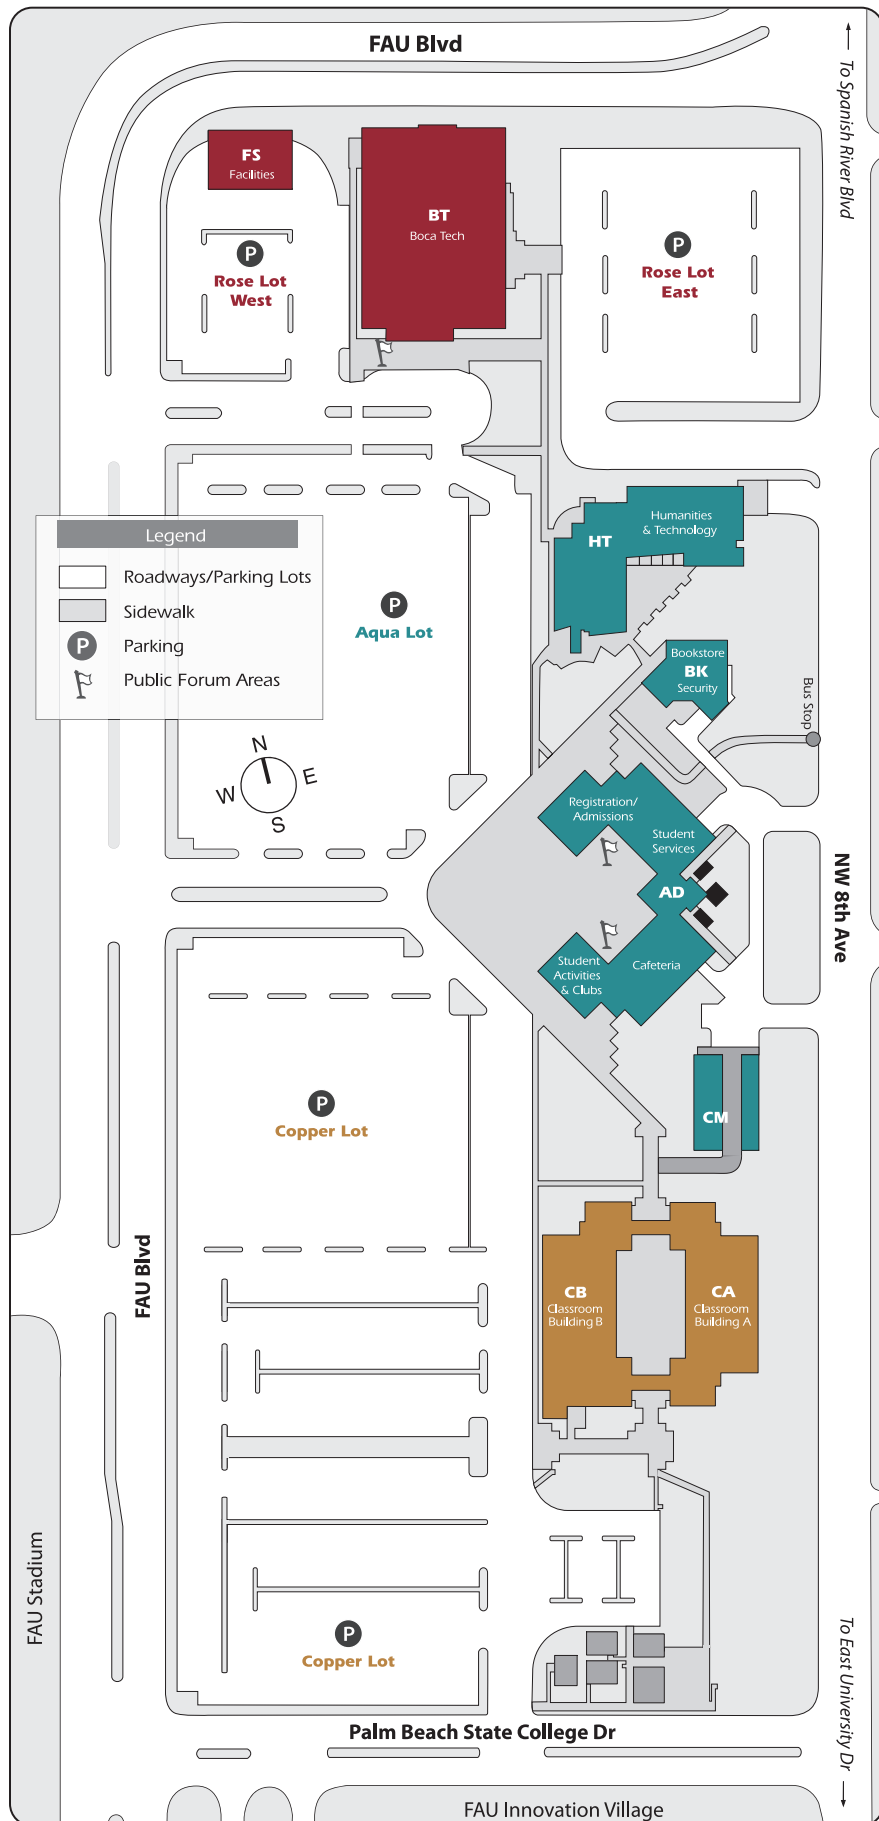

PALM BEACH STATE COLLEGE AT BOCA RATON

801 Palm Beach State College, Boca Raton, FL 33431-6490

561-393-7222

- AD - Administration**
 - 1st Floor**
 - Academic Advisement
 - Admissions/Registration
 - Cafeteria
 - Career Center
 - Cashier
 - Count deHoernle Student Center
 - Dean of Student Services
 - Financial Aid
 - Student Organizations
 - 2nd Floor**
 - Mechanical Room
 - 3rd Floor**
 - Center for Business & Entrepreneurship (CBE)
 - Small Business Development Center (SBDC)
 - Procurement Technical Assistance Center (PTAC)
 - Information Technology
 - 4th Floor**
 - Dean of Academic Affairs
 - Corporate & Continuing Education
 - Provost's Office
- BK - Bookstore**
 - Instructional Support Center
 - Security
- BT - BocaTech**
 - Child Care Classrooms
 - Computer Lab
 - Massage Therapy
 - Student Learning Center / Lab
 - Testing Center
 - Wellness Center
- CA - Classroom Building A**
 - Classrooms
- CB - Classroom Building B**
 - 1st Floor**
 - Ceramics Classroom
 - Photography Lab
 - Science Labs
 - 2nd Floor**
 - Classrooms
 - Faculty Workroom
- CM - Central Mechanical**
- FS - Facilities South**
 - Facilities Offices / Central Receiving
- HT - Humanities & Technology**
 - COUNTESS DE HOERNLE HUMANITIES & TECHNOLOGY BLDG.
 - Architecture and Art Studios
 - English
 - Lecture Hall
 - Media Technology & Instructional Services (MTIS)
 - Videoconference Studio

DIRECTIONS

From I-95:
 Take exit 45. Turn left (east) onto Glades Rd. Turn left onto East University Dr. Just after the Henderson School, turn right onto NW 8th Ave. Turn left onto Palm Beach State College Dr.

From Spanish River Boulevard:
 Turn left (north) onto NW 8th Ave. Turn right onto FAU Blvd. or continue straight on NW 8th Avenue to Palm Beach State College Drive. The campus is north east of the stadium.