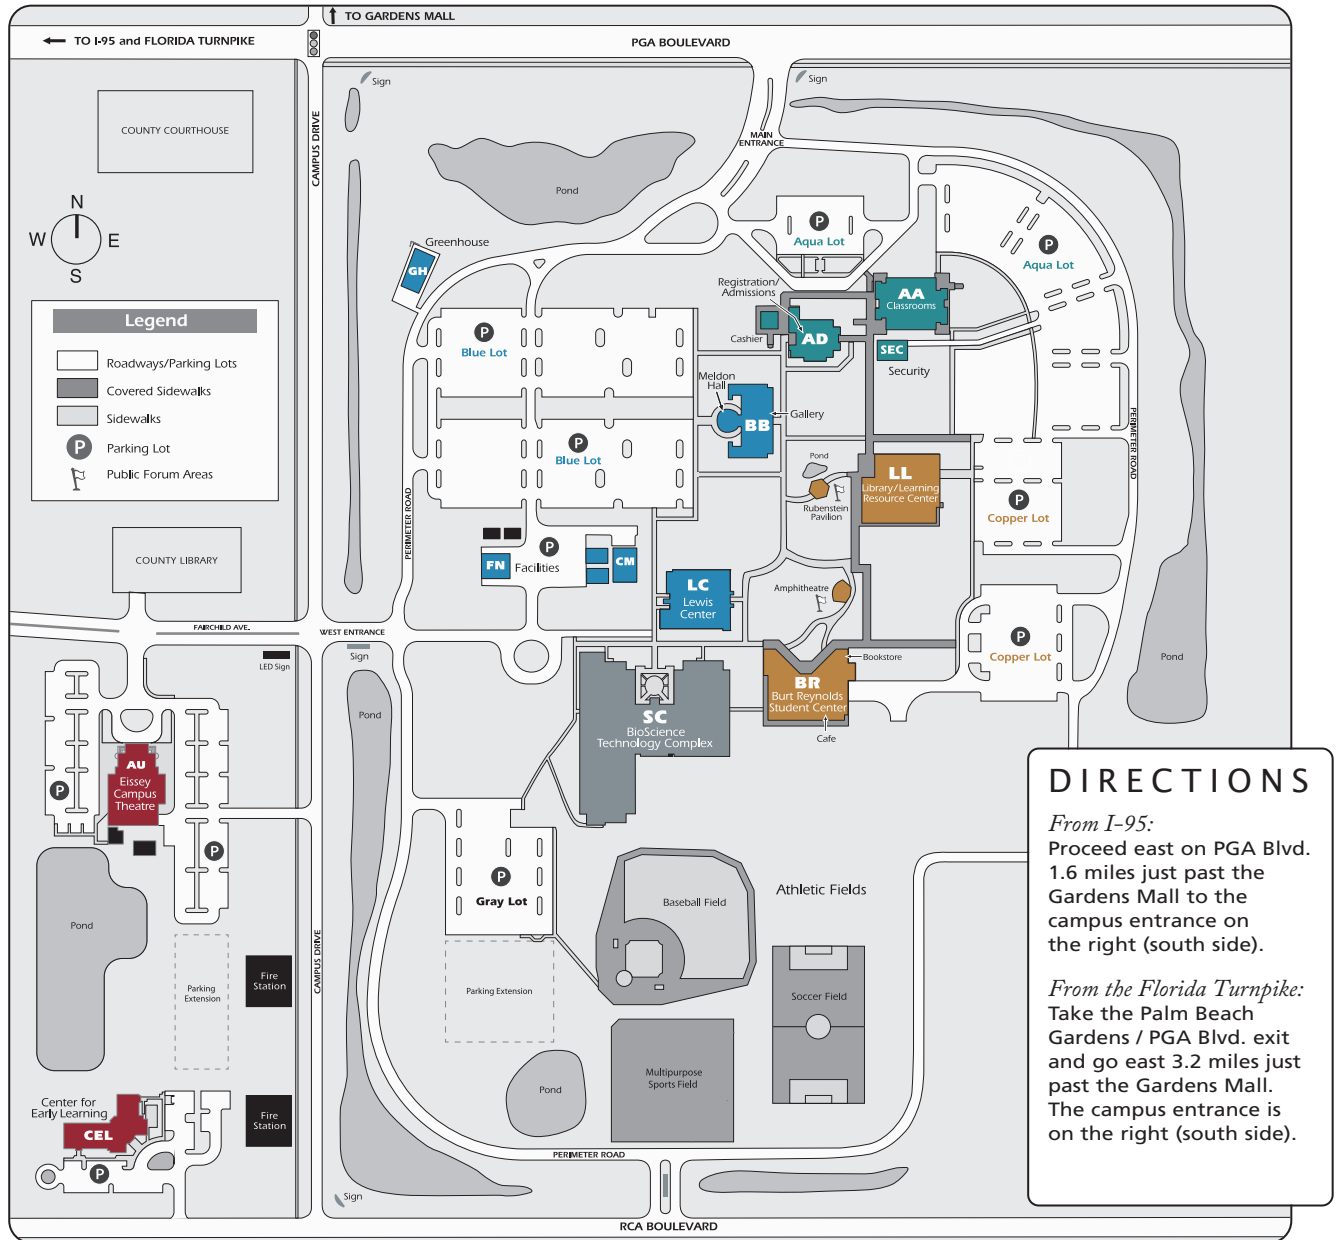

PALM BEACH STATE COLLEGE AT PALM BEACH GARDENS

3160 PGA Blvd, Palm Beach Gardens, FL 33410-2893

561-207-5000

DIRECTIONS

From I-95:
Proceed east on PGA Blvd. 1.6 miles just past the Gardens Mall to the campus entrance on the right (south side).

From the Florida Turnpike:
Take the Palm Beach Gardens / PGA Blvd. exit and go east 3.2 miles just past the Gardens Mall. The campus entrance is on the right (south side).

- AA - Classroom Building**
- AD - Administration**
Academic Dean
Admissions / Registration
Cashier
Corporate & Continuing Education (CCE)
Dean of Student Services
Financial Aid
Provost
Student Services
- AU - Eisey Campus Theatre**
- BB - Classroom Building**
Art Gallery
Art Labs
Associate Dean
Meldon Lecture Hall
SLC - Student Learning Center
Math, English/Reading Labs
- BR - Burt Reynolds Student Center**
Advisement
Bookstore
Cafeteria
Career Center
Disabilities Services
Student Activities
Test Center
- CEL - Center for Early Learning**
- FN - Facilities**
- LC - Phillip D. Lewis Center**
Computer Science
Radiography
Respiratory Care
Sonography
- SEC - Security**
- LL - Library Learning Resource Center**
Instructional Support Center
Law Library
MTIS - Media Technology & Instructional Services
PTLC - Professional Teaching & Learning Center
- SC - BioScience Technology Complex**
Associate Dean
BioScience Multi-Media Lecture Hall
Biotechnology
Electrical Power Technology
Environmental Science
Institute for Energy & Environmental Sustainability
Landscape and Horticulture
Ophthalmic Medical Technology
Science Labs
Wellness Center