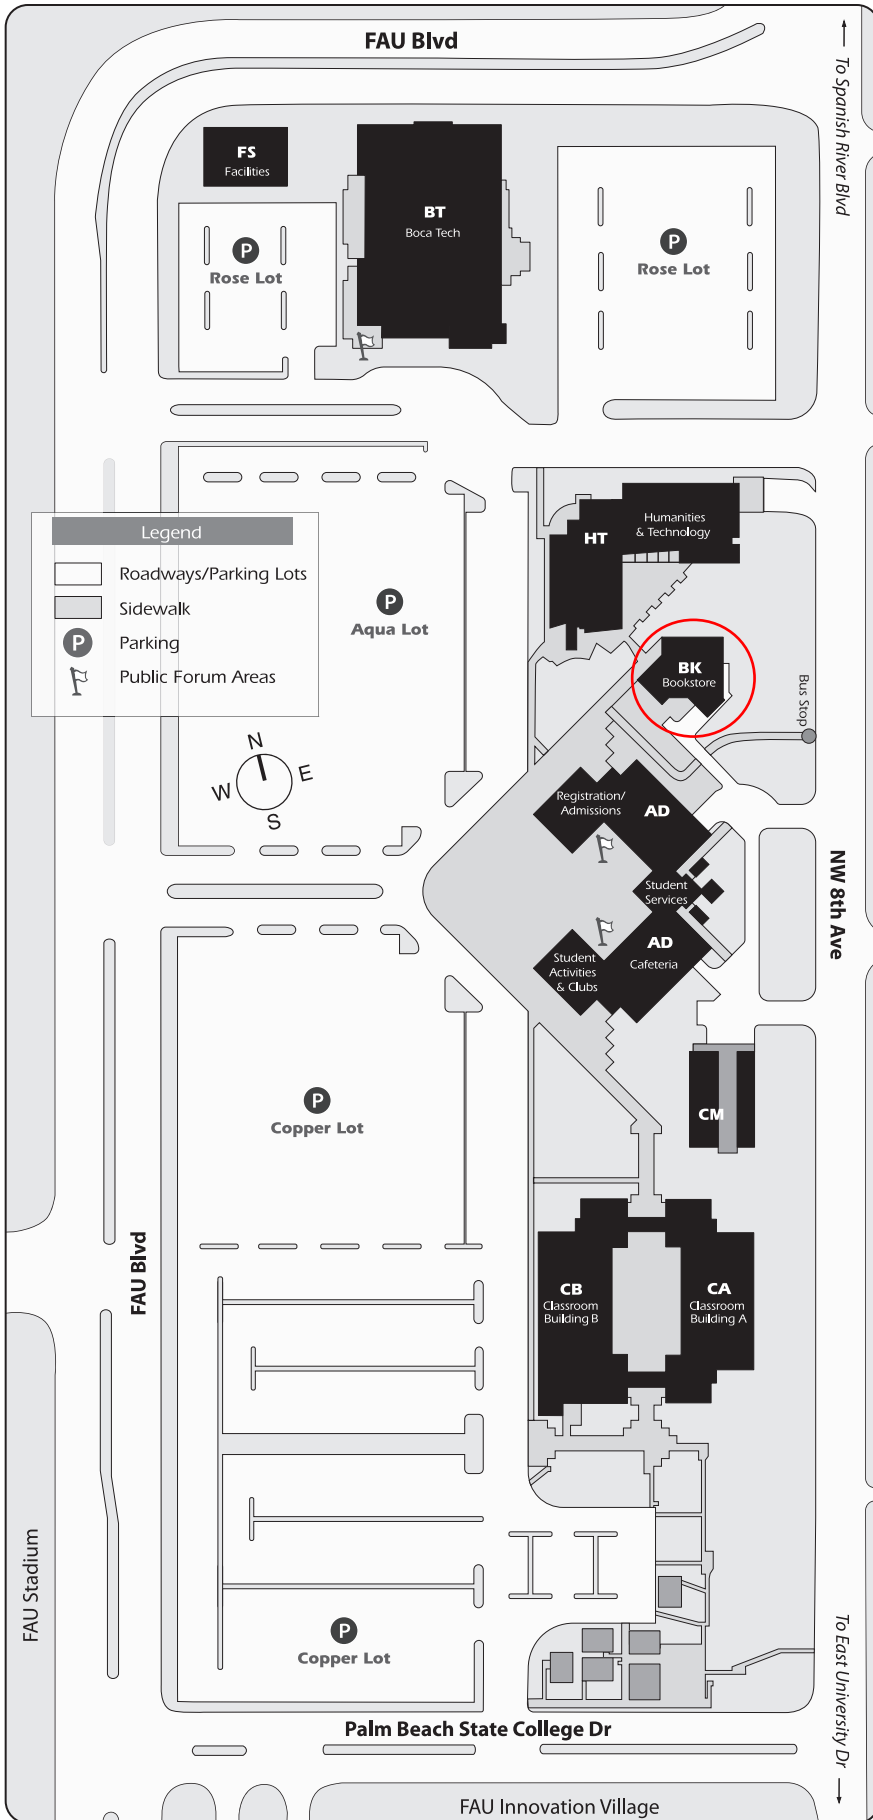

PALM BEACH STATE COLLEGE AT BOCA RATON

3000 Saint Lucie Avenue, Boca Raton, FL 33431-6490

561-393-7222

AD - Administration

1st Floor

- Admissions/Registration
- Cafeteria
- Cashier
- Counseling
- Count deHoernle Student Center
- Dean of Student Services
- Financial Aid
- Student Organizations

2nd Floor

- Mechanical Room

3rd Floor

- Center for Business & Entrepreneurship (CBE)
- Small Business Development Center (SBDC)
- Procurement Technical Assistance Center (PTAC)
- Instructional Technology Assistance

4th Floor

- Dean of Academic Affairs
- Corporate & Continuing Education
- Provost's Office

BK - Bookstore

- Instructional Support Center
- Security

BT - BocaTech

- Career Center
- Child Care Classrooms
- Computer Lab
- Massage Therapy
- Student Learning Center / Lab
- Testing Center
- Wellness Center

CA - Classroom Building A

- Classrooms

CB - Classroom Building B

1st Floor

- Ceramics Classroom
- Photography Lab
- Science Labs

2nd Floor

- Classrooms
- Faculty Workroom

CM - Central Mechanical

FS - Facilities South

- Facilities Offices / Central Receiving

HT - Humanities & Technology

COUNTESS DE HOERNLE HUMANITIES & TECHNOLOGY BLDG.

- Architecture and Art Studios
- English
- Lecture Hall
- Media Technology & Instructional Services (MTIS)
- Videoconference Studio

DIRECTIONS

From I-95:

Take exit 45. Turn left (east) onto Glades Rd. Turn left onto East University Dr. Just after the Henderson School, turn right onto NW 8th Ave. Turn left onto Palm Beach State College Dr.

From Spanish River Boulevard:

Turn left (north) onto NW 8th Ave/FAU Blvd. Continue straight on NW 8th Ave. Palm Beach State College is on your right.