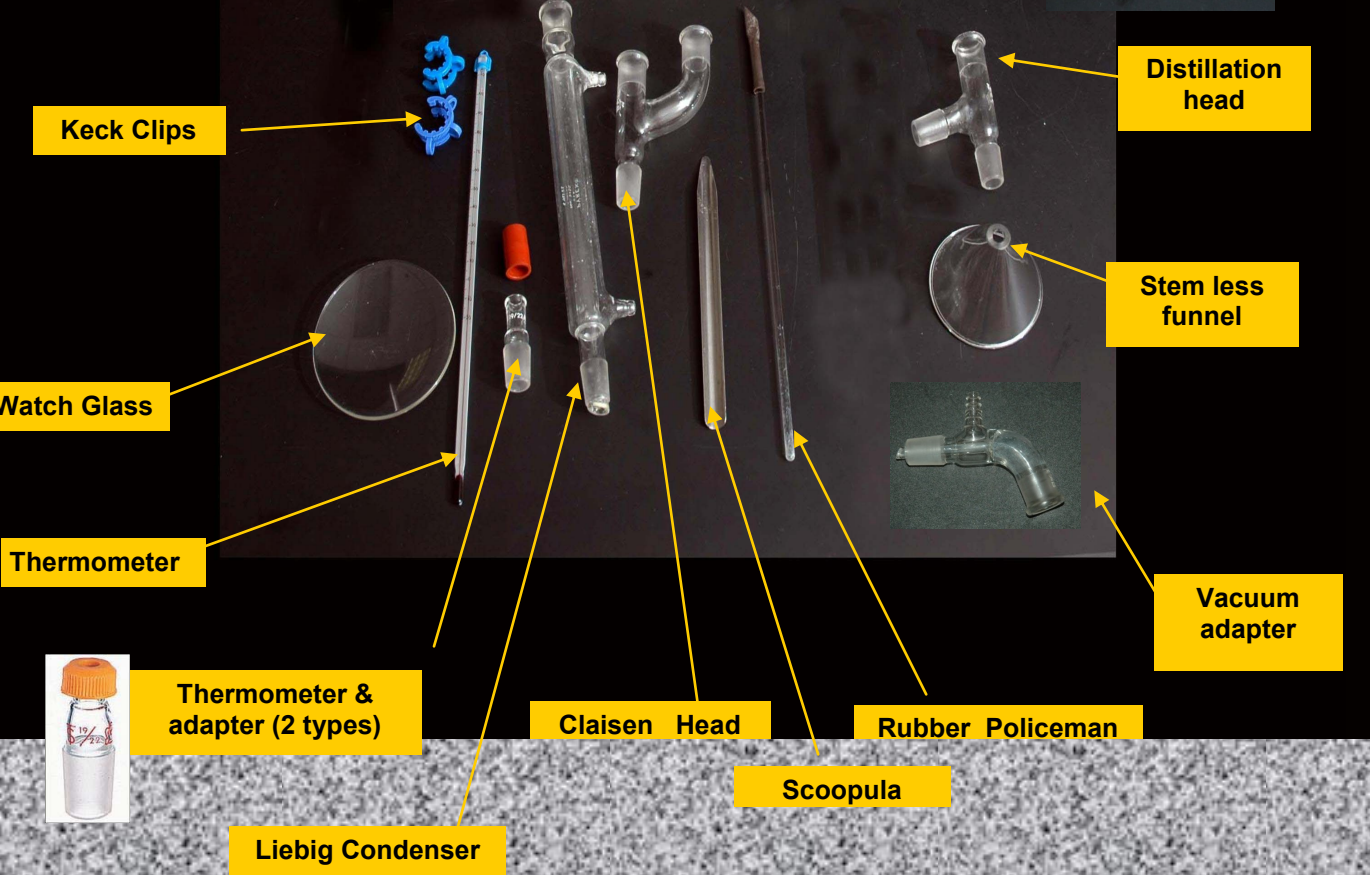

# Organic Lab Glassware NS221

Thermometer & adapter (2 types)