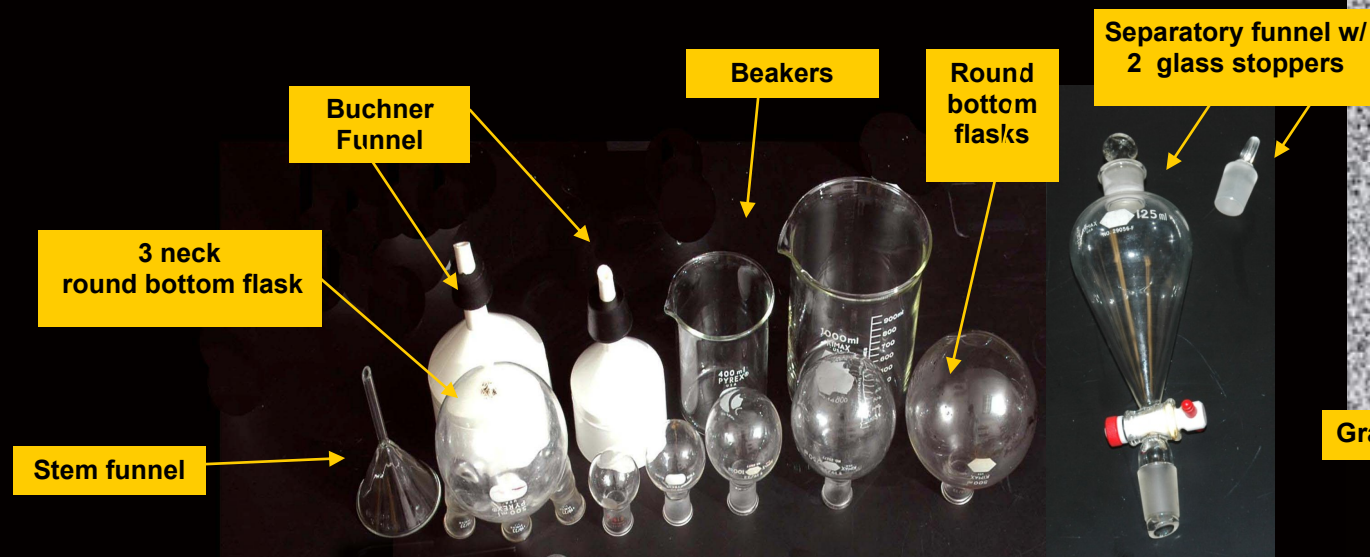

# Organic Lab Glassware NS221

Thermometer & adapter (2 types)