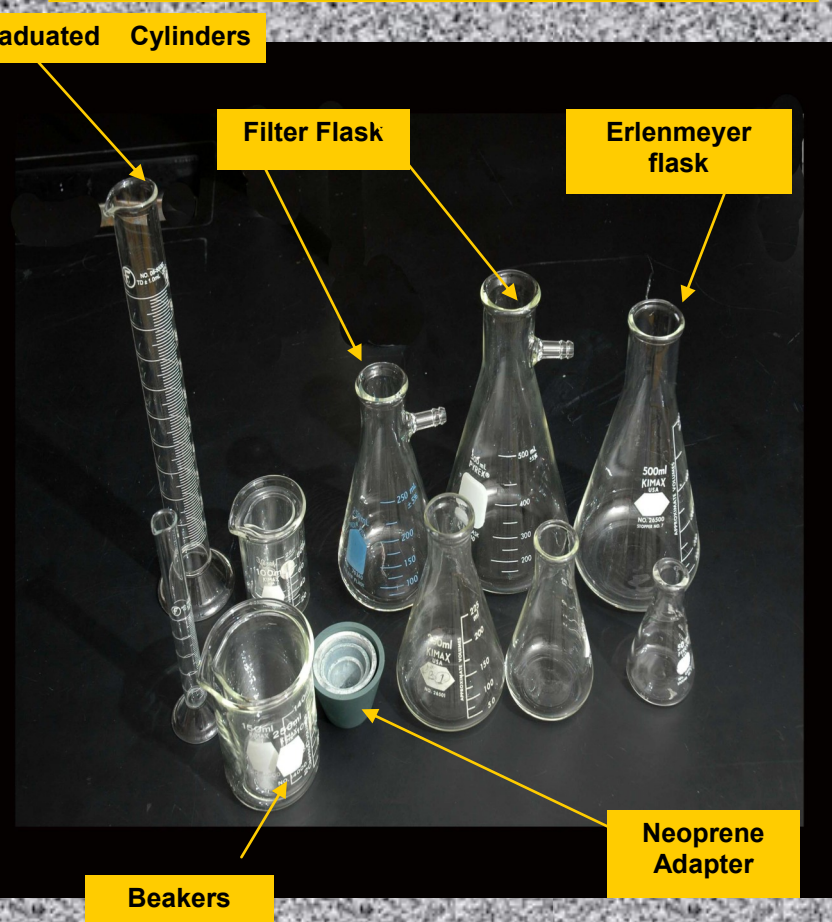

# Organic Lab Glassware NS221

Thermometer & adapter (2 types)