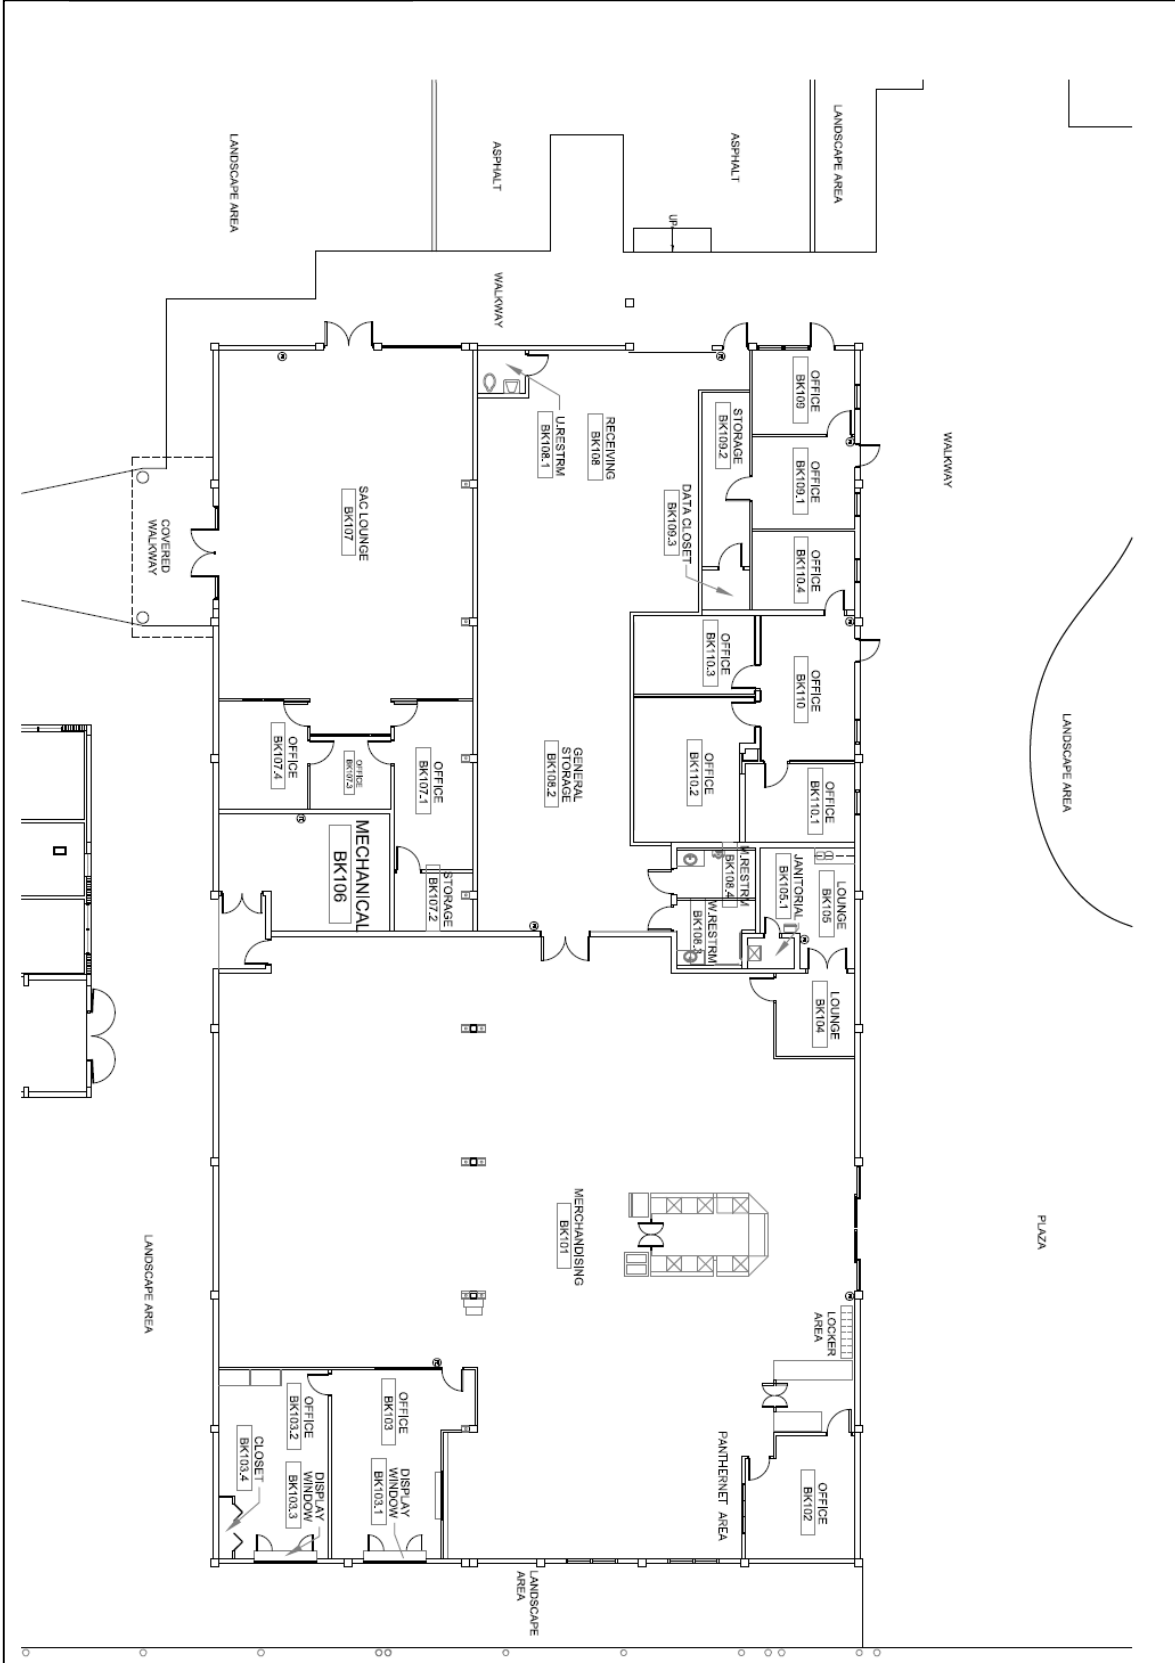

ATTACHMENT B

Locations/Facilities

Belle Glade Campus
[Bookstore Location: CRB Building](#)
1977 College Drive
Belle Glade, FL 33430

Boca Raton Campus
[Bookstore Location: BK Building](#)
3000 Saint Lucie Avenue
Boca Raton, FL 33431

Boca Raton Bookstore

Palm Beach Gardens Bookstore

BOOKSTORE FLOOR PLAN