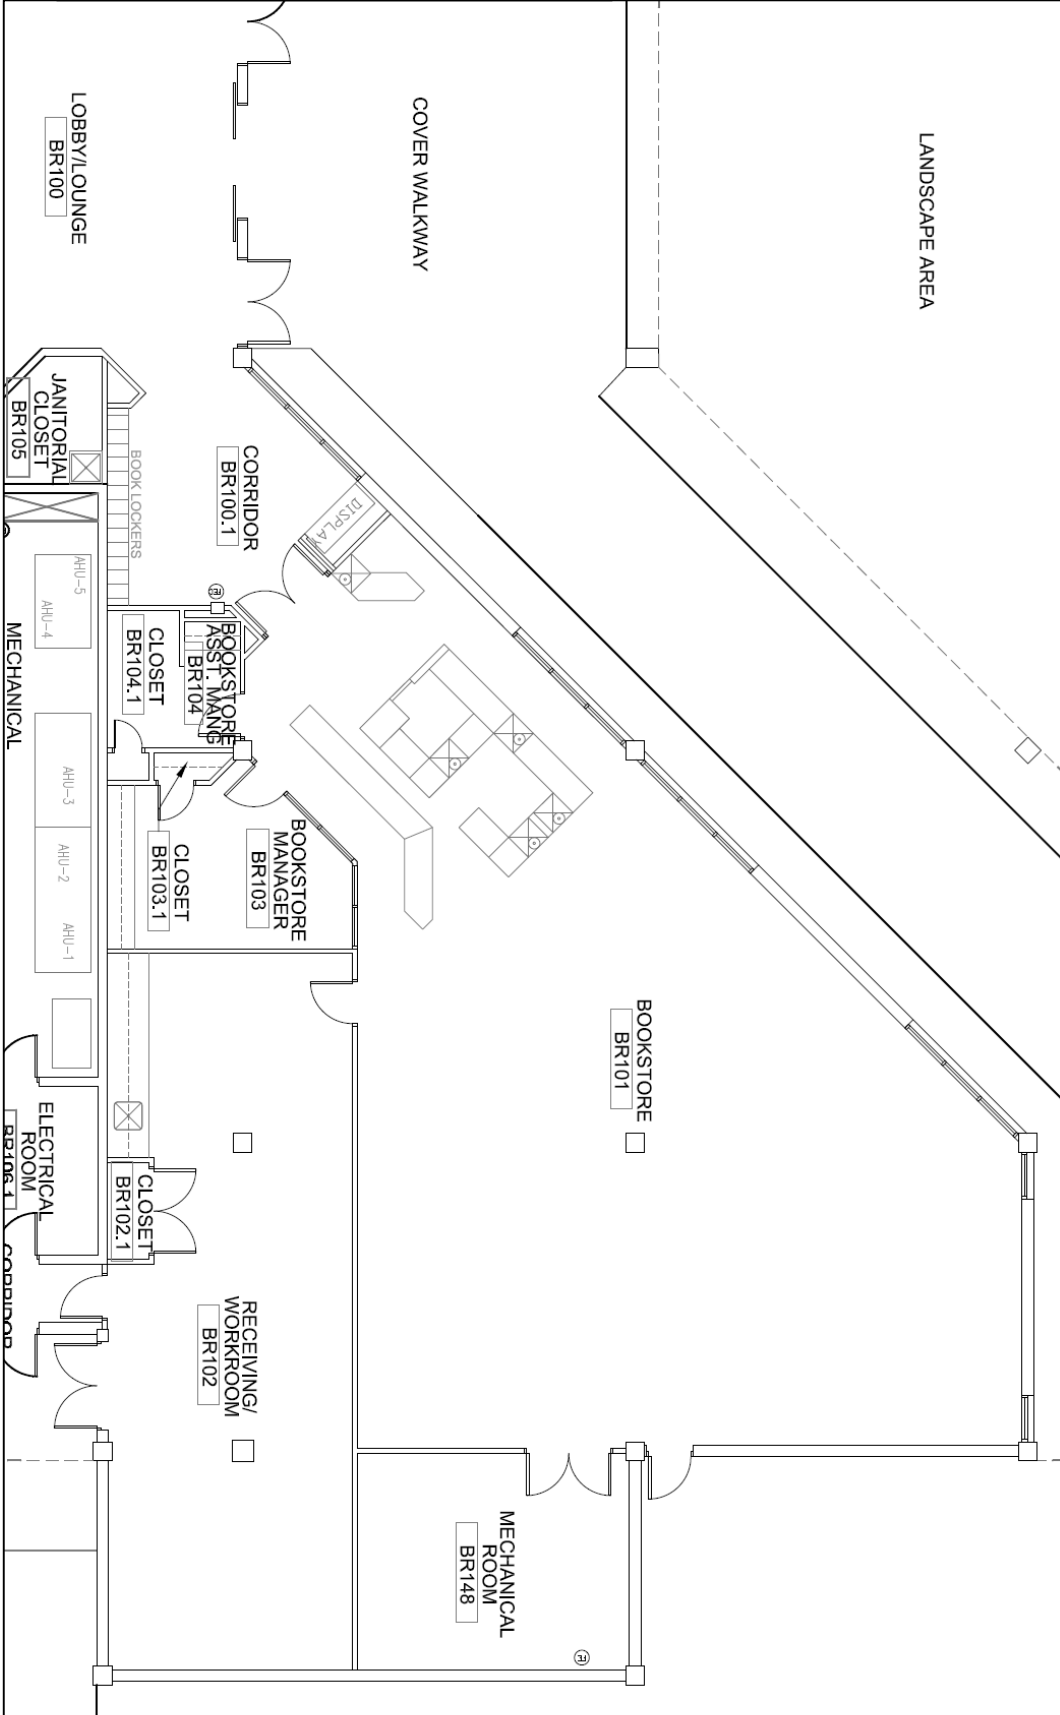

Palm Beach Gardens Bookstore