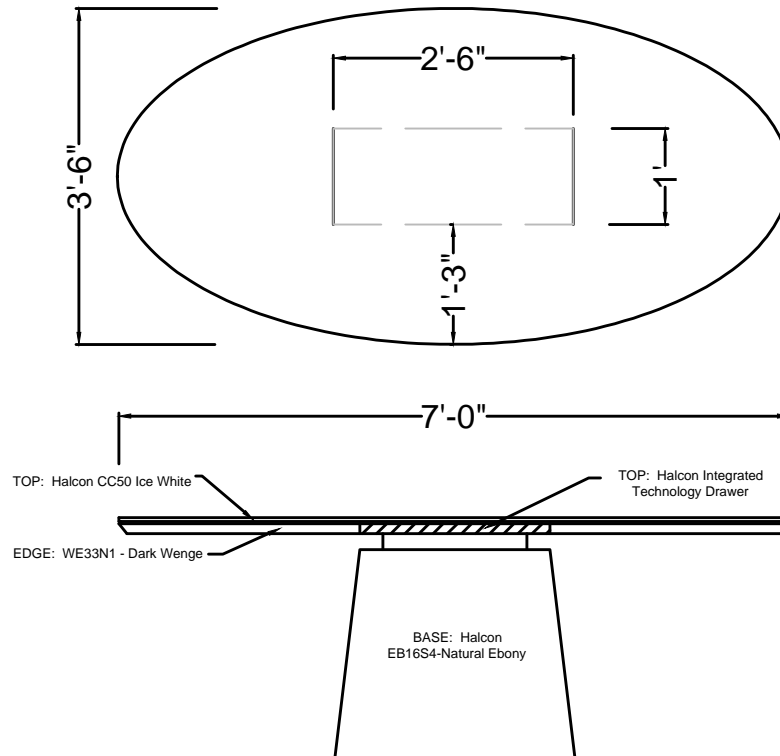

P1

Proposed "Mesa" Desk for
Dr. Parker's Office
Scale: 1/2" = 1'-0"