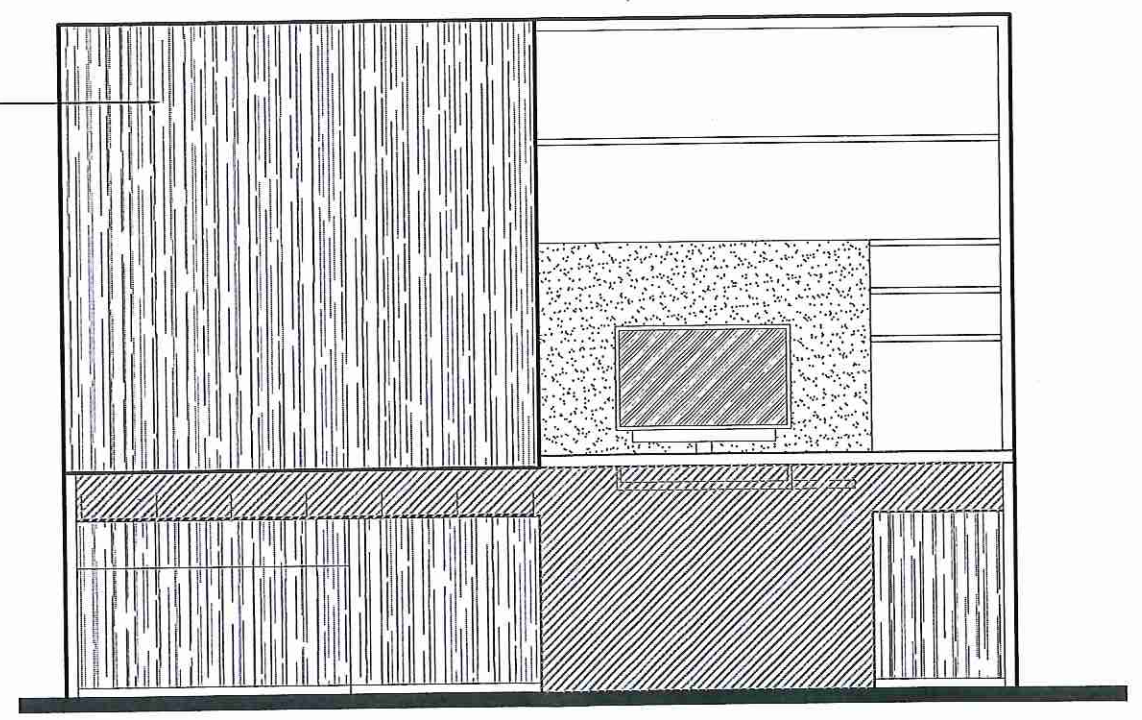

P-2 Executive Work Wall

Halcon Proximus Multitasking Executive Work Wall

~~108" wide x 96" high x 25" deep~~ *120" wide x 94" high x 25" deep*

Dark stained Wenge wood

P-2 Executive Work Wall

Halcon Proximus Multitasking Executive Work Wall

~~108" wide x 96" high x 25" deep~~ *120" wide x 84" high x 25" deep*

Dark stained Wenge wood

Work Wall Open

- SLIDING DOOR PANEL, ONE OF TWO
- OPEN, CANTILEVERED WOOD SHELVES
- TACKBOARD
- FLAT SCREEN COMPUTER
KEYBOARD TRAY BELOW
- OPEN KNEE SPACE BELOW COUNTER
- PULL-OUT TRASH BIN
- PULL-OUT PRINTER DRAWER WITH
PAPER STORAGE BELOW

Work Wall Half Closed

AD 111 - President's Office - Work Wall Elevations

SCALE: AS SHOWN ON BAR SCALE

CAMPUS: 01
LAKE WORTH

DATE 8-15-2016

PALM BEACH STATE COLLEGE
FACILITIES PLANNING & CONSTRUCTION
4200 CONGRESS AVE., LAKE WORTH, FL 33461