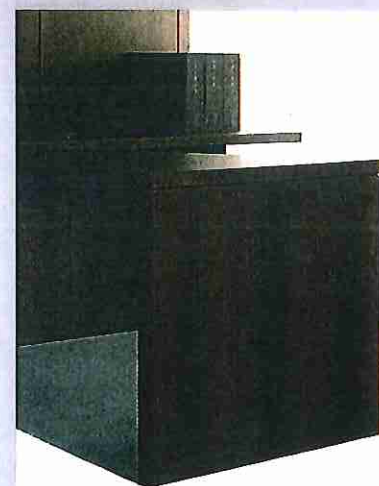

P-2 Executive Work Wall

Halcon Proximus Multitasking Executive Work Wall

~~108" wide x 96" high x 25" deep~~ *120" wide x 94" high x 25" deep*

Dark stained Wenge wood

P-2 Executive Work Wall

Halcon Proximus Multitasking Executive Work Wall

~~108" wide x 96" high x 25" deep~~ *120" wide x 84" high x 25" deep*

Dark stained Wenge wood

Work Wall Open

- SLIDING DOOR PANEL, ONE OF TWO
- OPEN, CANTILEVERED WOOD SHELVES
- TACKBOARD
- FLAT SCREEN COMPUTER
KEYBOARD TRAY BELOW
- OPEN KNEE SPACE BELOW COUNTER
- PULL-OUT TRASH BIN
- PULL-OUT PRINTER DRAWER WITH
PAPER STORAGE BELOW