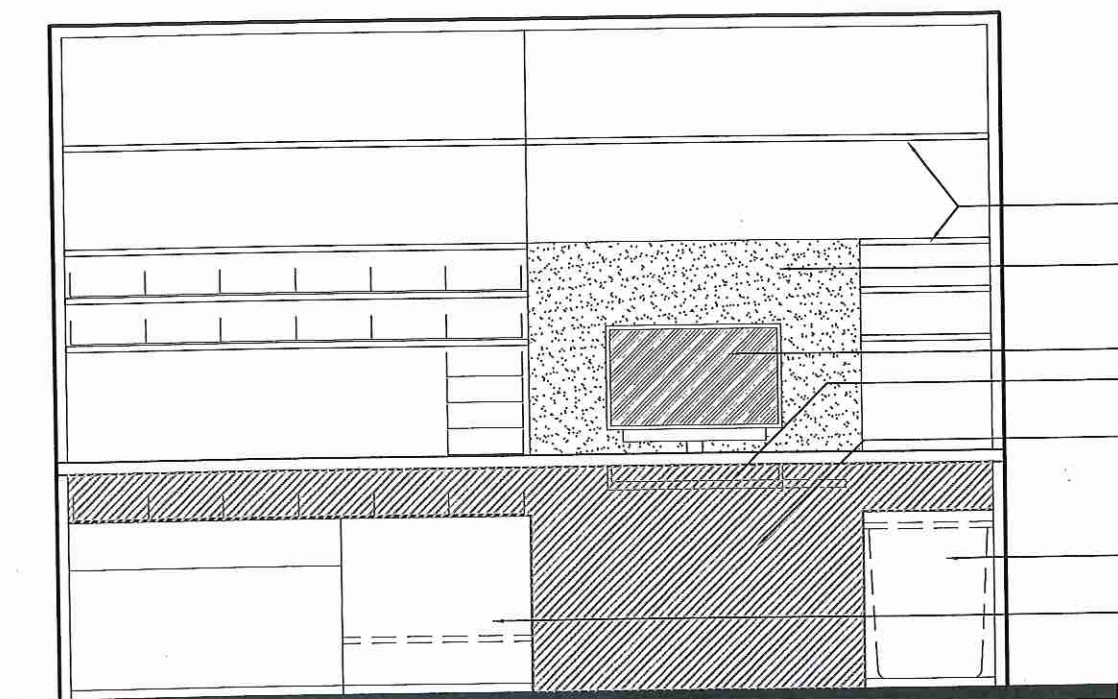

P-2 Executive Work Wall

Halcon Proximus Multitasking Executive Work Wall

~~108" wide x 96" high x 25" deep~~ *120" wide x 94" high x 25" deep*

Dark stained Wenge wood

P-2 Executive Work Wall

Halcon Proximus Multitasking Executive Work Wall

~~108" wide x 96" high x 25" deep~~ *120" wide x 84" high x 25" deep*

Dark stained Wenge wood

Work Wall Open

- SLIDING DOOR PANEL, ONE OF TWO
- OPEN, CANTILEVERED WOOD SHELVES
- TACKBOARD
- FLAT SCREEN COMPUTER
KEYBOARD TRAY BELOW
- OPEN KNEE SPACE BELOW COUNTER
- PULL-OUT TRASH BIN
- PULL-OUT PRINTER DRAWER WITH
PAPER STORAGE BELOW

Work Wall Half Closed

AD 111 - President's Office - Work Wall Elevations

SCALE: AS SHOWN ON BAR SCALE

CAMPUS: 01
LAKE WORTH

DATE 8-15-2016

PALM BEACH STATE COLLEGE
FACILITIES PLANNING & CONSTRUCTION
4200 CONGRESS AVE., LAKE WORTH, FL 33461