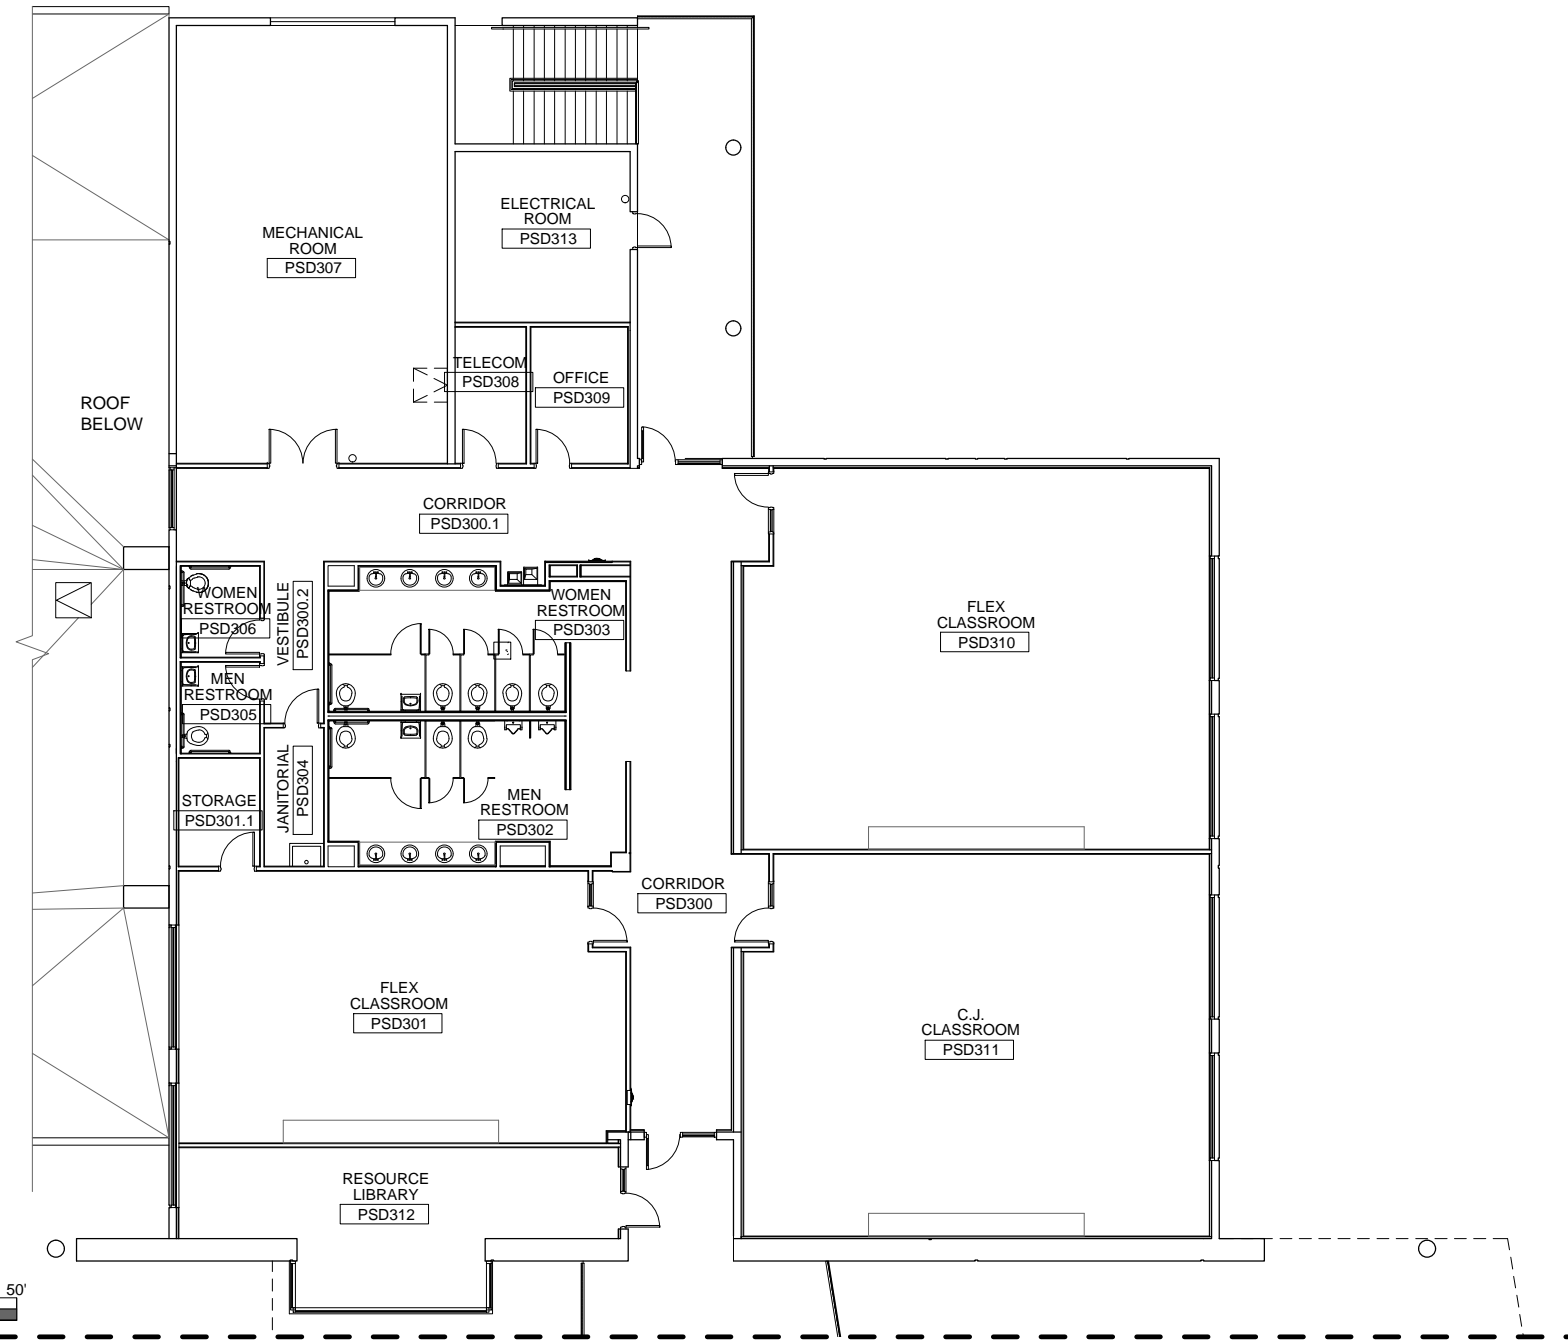

PSD540 PUBLIC SAFETY D

- PSD300 CORRIDOR
- PSD300.1 CORRIDOR
- PSD300.2 VESTIBULE
- PSD301 FLEX. CLASSROOM
- PSD301.1 STORAGE
- PSD302 MEN'S RESTROOM
- PSD303 WOMEN'S RESTROOM
- PSD304 JANITORIAL
- PSD305 MEN'S RESTROOM
- PSD306 WOMEN'S RESTROOM
- PSD307 MECHANICAL ROOM
- PSD308 TELECOM
- PSD309 OFFICE
- PSD310 FLEX. CLASSROOM
- PSD311 C.J. CLASSROOM
- PSD312 RESOURCE LIBRARY
- PSD313 ELECTRICAL ROOM

MATCH LINE, SEE PSC 538 BLDG.