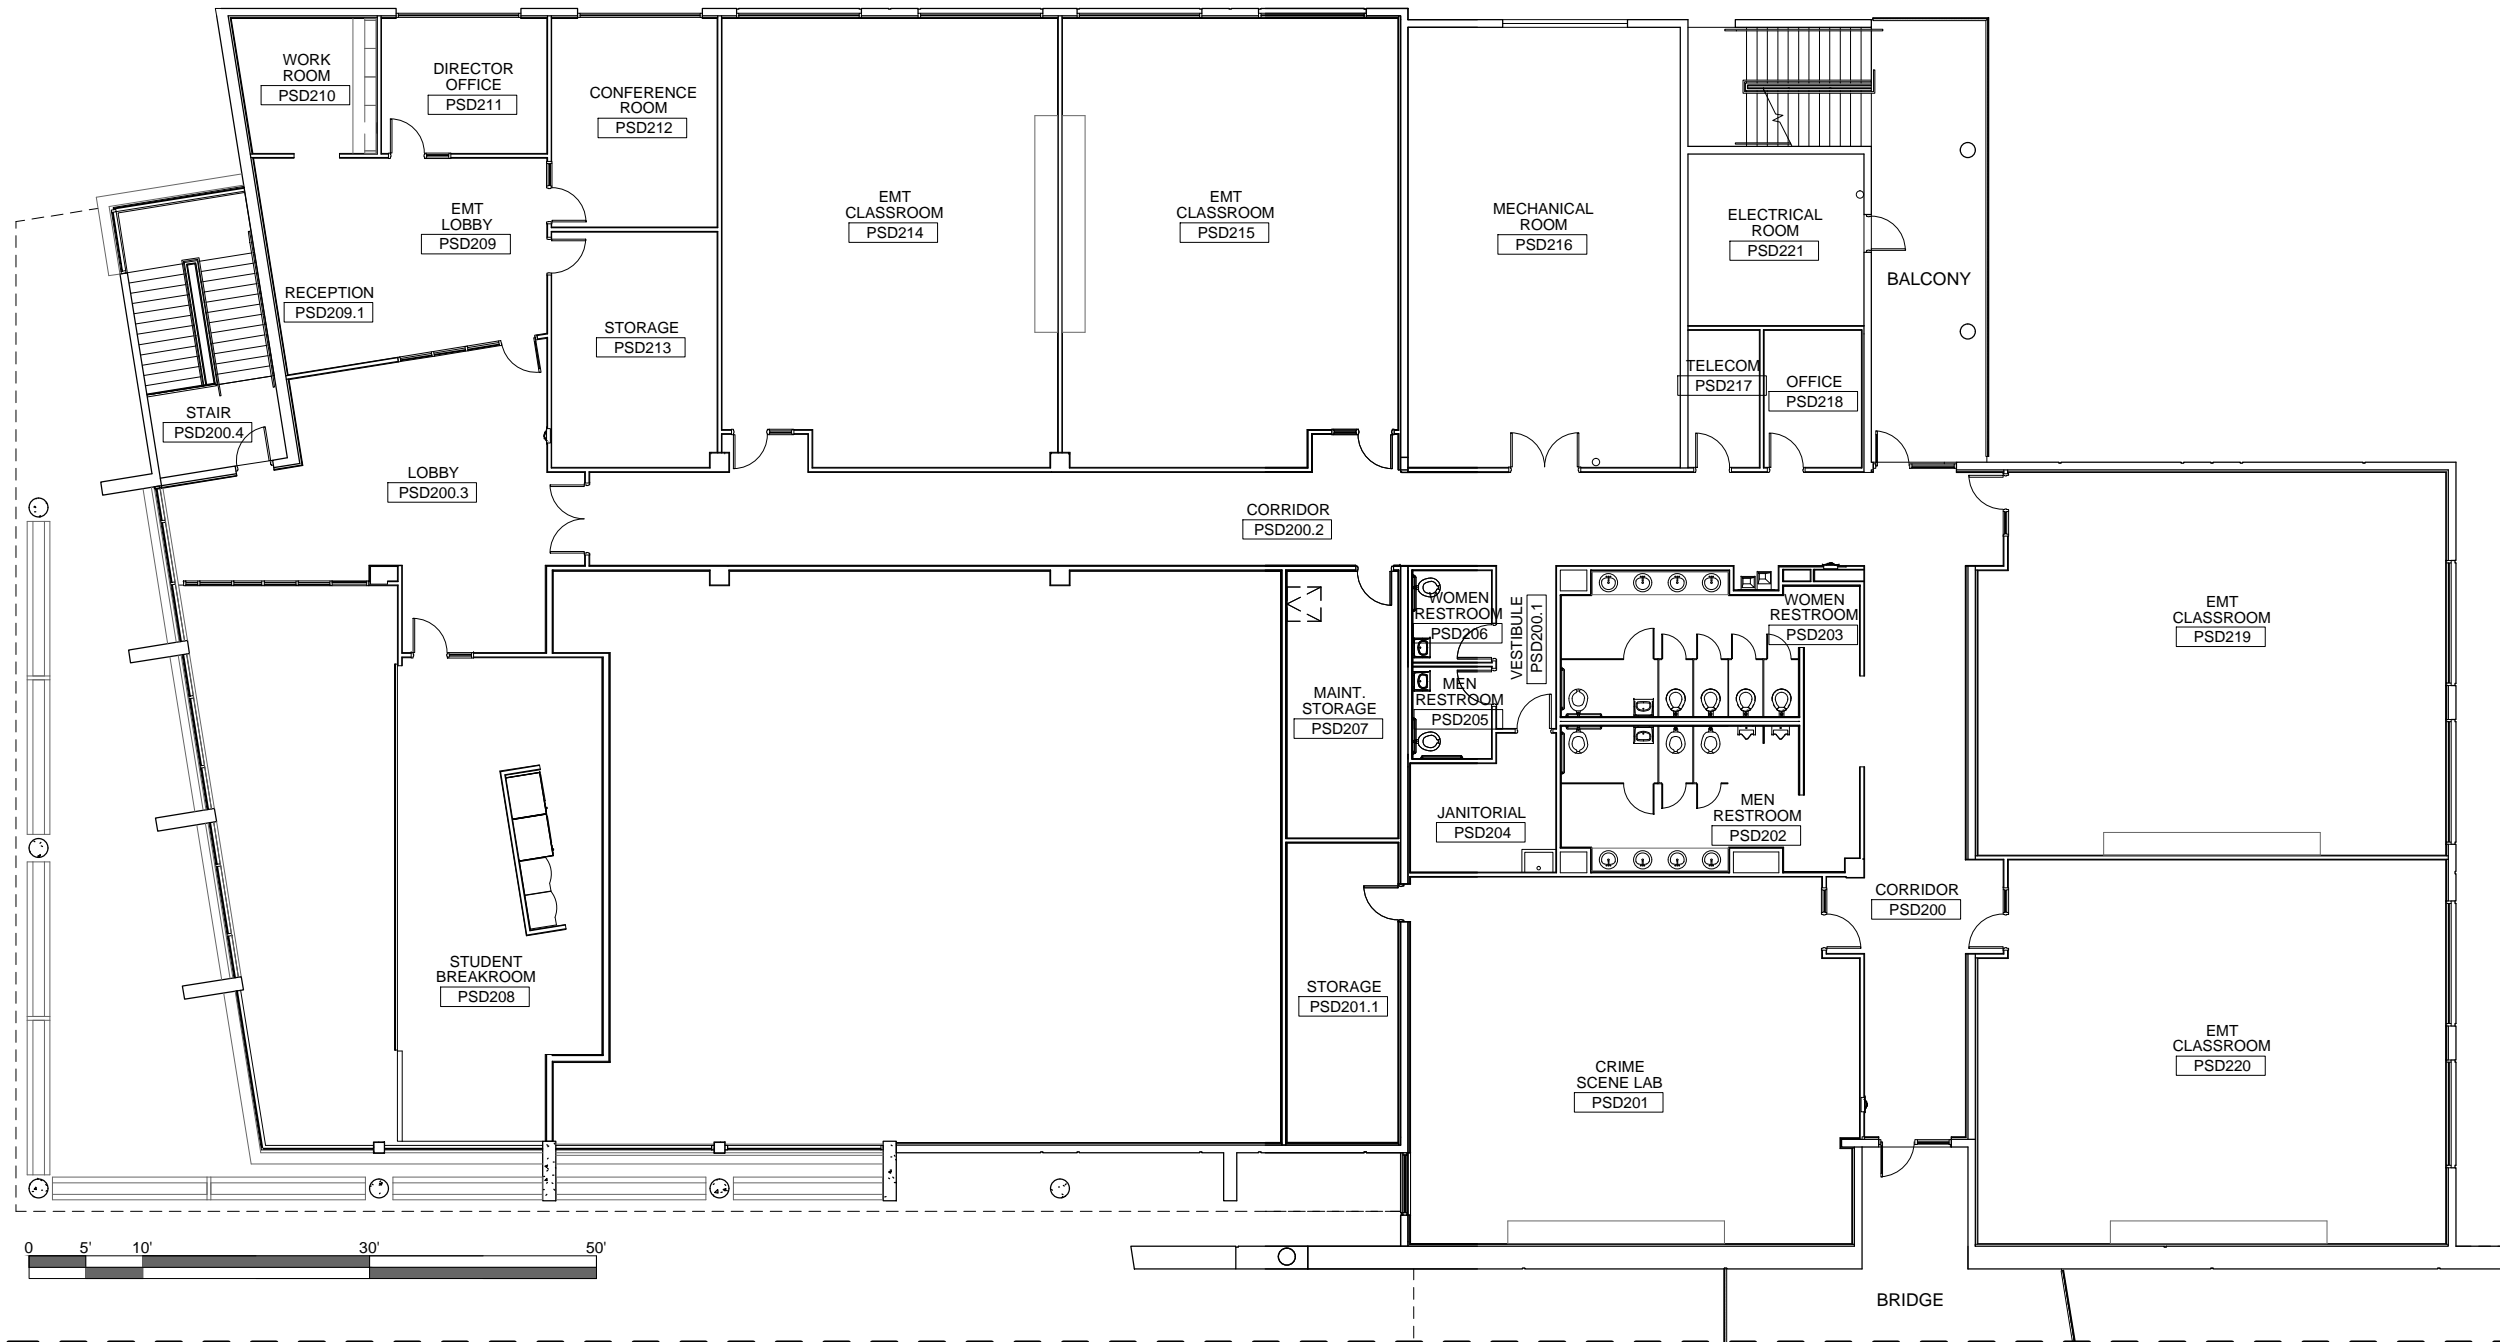

KEY PLAN

MATCH LINE, SEE PSC 538 BLDG.

**PSD-540-PUBLIC SAFETY D**

CAMPUS: 01 LAKE WORTH  
01-0540-FFP-2012  
DATE: 08-09-2012

PALM BEACH STATE COLLEGE  
FACILITIES PLANNING & CONSTRUCTION  
4200 CONGRESS AVE., LAKE WORTH, FL 33461

**PSD 540**  
1ST FLOOR

**PSD540 PUBLIC SAFETY D**

- PSD200 CORRIDOR
- PSD200.1 VESTIBULE
- PSD200.2 CORRIDOR
- PSD200.3 LOBBY
- PSD200.4 STAIR
- PSD201 CRIME SCENE LAB
- PSD201.1 STORAGE
- PSD202 MEN'S RESTROOM
- PSD203 WOMEN'S RESTROOM
- PSD204 JANITORIAL
- PSD205 MEN'S RESTROOM
- PSD206 WOMEN'S RESTROOM
- PSD207 MAINT. STORAGE
- PSD208 STUDENT BREAK ROOM
- PSD209 EMT LOBBY
- PSD209.1 RECEPTION
- PSD210 WORK ROOM
- PSD211 DIRECTOR OFFICE
- PSD212 CONFERENCE ROOM
- PSD213 RECORD STORAGE
- PSD214 CLASSROOM
- PSD215 CLASSROOM
- PSD216 MECHANICAL ROOM
- PSD217 TELECOM
- PSD218 OFFICE
- PSD219 CLASSROOM
- PSD220 CLASSROOM
- PSD221 ELECTRICAL ROOM