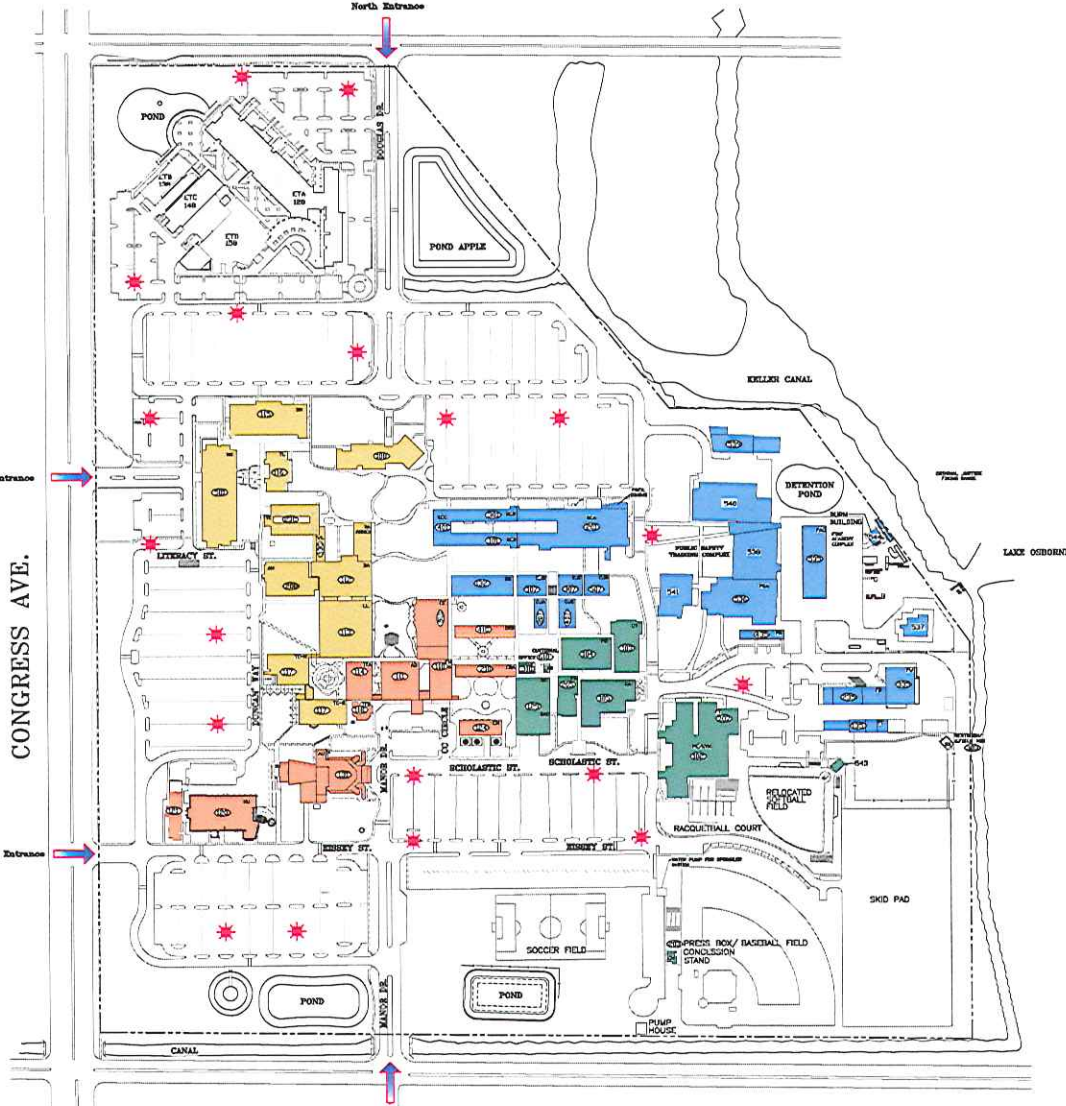

LAKE WORTH RD.

North Entrance

PALM BEACH STATE COLLEGE

LAKE WORTH CAMPUS

BLDG. NO.	BLDG. NAME
101	SCB SCIENCE B
102	PE/GYM GYMNASIUM
103	CT COUNSELING AND TESTING
104	PG PAUL GLYNN STUDENT SERVICES
105	CF CAFETERIA
107	CJB CRIMINAL JUSTICE B
108	CBP CENTER FOR BACHELOR PROGRAMS
110	FN FINANCE
111	AD ADMINISTRATION
112	BA BUSINESS ADMINISTRATION
113	LR LIBRARY LEARNING RESOURCE CENTER
114	ITA INFORMATION TECHNOLOGY A
115	DH DENTAL HEALTH
116	TL TECHNICAL LABORATORY
117	TC TECHNOLOGY CENTER
118	ITB INFORMATION TECHNOLOGY B
120	HU HUMANITIES
121	SEC SECURITY BUILDING
124	CM CENTRAL MECHANICAL BUILDING
128	ITA EDUCATION AND TRAINING CENTER A
129	BK BOOKSTORE
130	VL VOCATIONAL LABORATORY
131	ATJ WATSON B. DUNCAN THEATER
132	SS SOCIAL SCIENCE
135	FC FACILITIES CENTRAL
136	ITB EDUCATION AND TRAINING CENTER B
148	ETC EDUCATION AND TRAINING CENTER C
156	ETD EDUCATION AND TRAINING CENTER D
201	SCA SCIENCE A
202	FT FITNESS CENTER
203	ON PRESS BOX/CONCESSION STAND
205	CS COLLEGE WIDE SERVICES
207	CJA CRIMINAL JUSTICE A
208	AH ALLIED HEALTH
210	CRA CLASSROOM BUILDING A
230	TE TECHNICAL EDUCATION
235	FD FACILITIES DISTRICT
301	SCD SCIENCE D
303	SB RESTROOM/SOFTBALL FIELD BOX BLDG.
307	CJC CRIMINAL JUSTICE C
310	OF OFFICE BUILDING
335	DW DISTRICT WAREHOUSE
401	SCC SCIENCE C
407	CJE CRIMINAL JUSTICE E
410	CRB CLASSROOM BUILDING B
435	PR PRINT SHOP/PURCHASING
501	NS NATURAL SCIENCE BUILDING
507	CJD CRIMINAL JUSTICE D
510	CE CONTINUING EDUCATION
535	FAC FIRE ACADEMY COMPLEX
536	PSA CRIMINAL JUSTICE FIRING RANGE
537	FT FIRE TRAINING TOWER
538	PCS PUBLIC SAFETY C
539	CEP CENTRAL ENERGY PLANT
540	PSD PUBLIC SAFETY D
541	PSW PUBLIC SAFETY WELLNESS
543	SBC SOFTBALL COMPLEX
544	BSB BURN BUILDING
610	CSB CUSTODIAL BUILDING
701	PUMP PUMP HOUSE

North West Entrance

CONGRESS AVE.

South West Entrance

6TH. AVE. SOUTH

SYMBOLS LEGEND

- EMERGENCY SAFE-ASSEMBLY POINT
- GRAY ZONE/ZONE-1
- COPPER ZONE/ZONE-2
- ROSE ZONE/ZONE-3
- AQUA ZONE/ZONE-4
- BLUE ZONE/ZONE-5