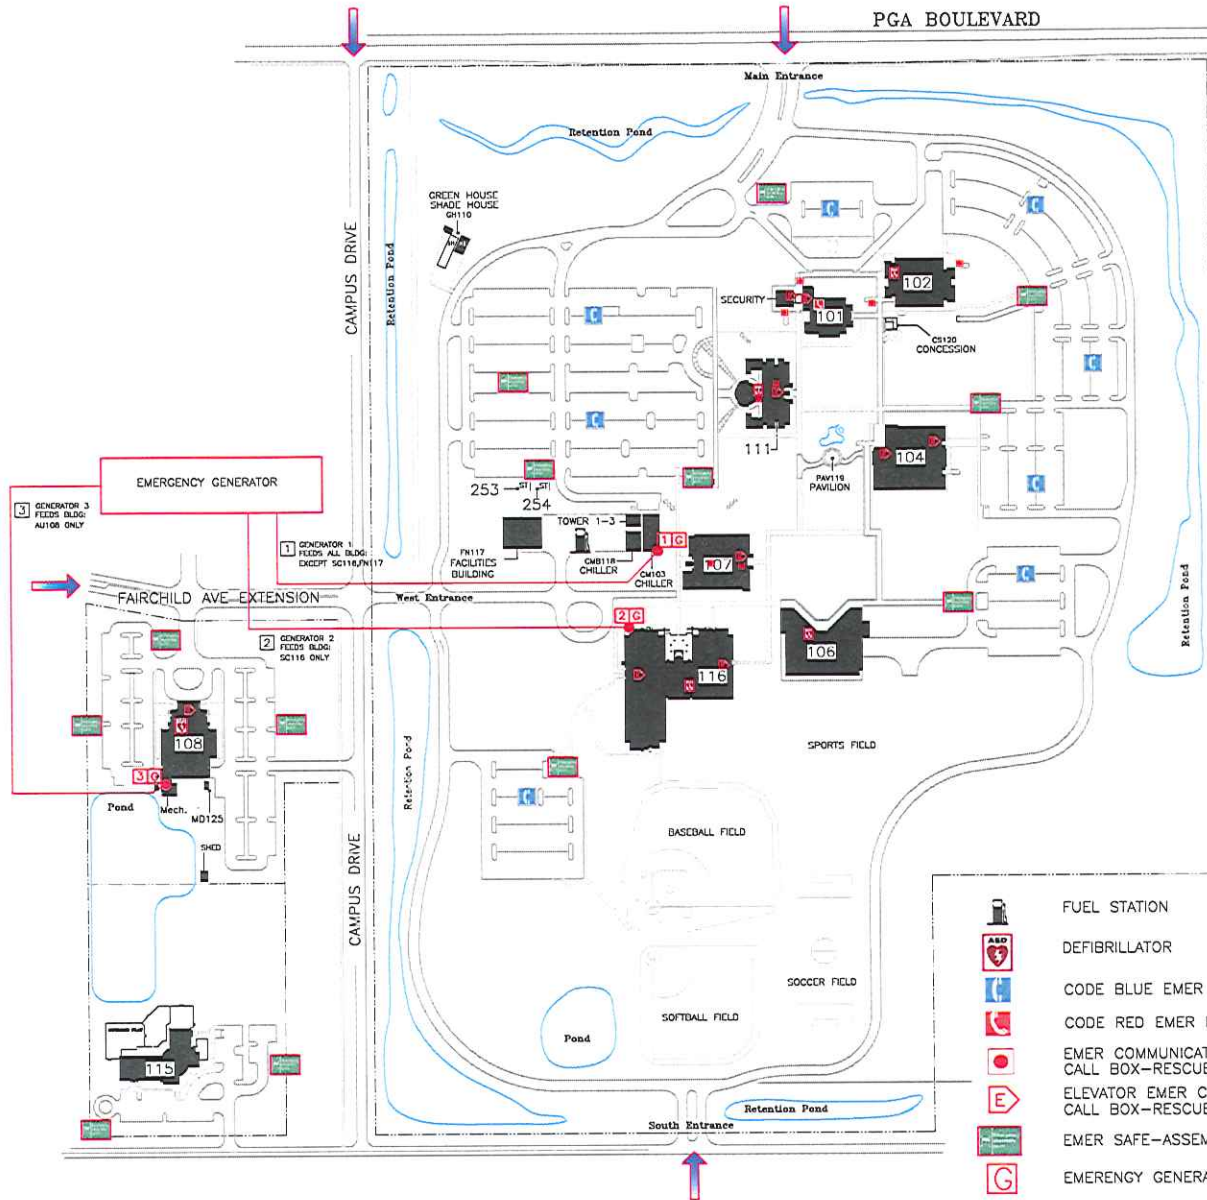

"IF EVACUATION BECOMES NECESSARY ASSEMBLE AT THE SAFE ASSEMBLY AREA BY THE RED LIGHT POLE NEAREST YOUR BUILDING."

PALM BEACH STATE COLLEGE

Palm Beach Gardens

BUILDING LEGEND

101	AD	ADMINISTRATION
102	AA	CLASSROOM BUILDING AA
103	CM1	CENTRAL MECHANICAL
104	LL	LIBRARY RESOURCE CENTER
106	BR	BURT REYNOLDS STUDENT CENTER
107	LC	PHILLIP D. LEWIS CENTER
108	AU	EISSEY CAMPUS THEATRE
110	GH	GREEN HOUSE/SHADE HOUSE
111	BB	CLASSROOM BUILDING BB
115	CEL	CENTER FOR EARLY LEARNING
116	SC	BIO-SCIENCE TECHNOLOGY COMPLEX
117	FN	FACILITIES BUILDING
118	CM2	CENTRAL MECHANICAL BUILDING
119	PAV	MYRNA RUBENSTEIN PAVILION
120	CS	CONCESSION STAND
125	MD	THEATRE STORAGE
253	ST	FACILITIES NORTH
254	ST	STORAGE

SYMBOL LEGEND

	FUEL STATION		ZONE 1—ROSE
	DEFIBRILLATOR		ZONE 2—COPPER
	CODE BLUE EMER PHONE		ZONE 3—AQUA
	CODE RED EMER PHONE		ZONE 4—BLUE
	EMER COMMUNICATION CALL BOX—RESCUE ASST		ZONE 5—GRAY
	ELEVATOR EMER COMMUNICATION CALL BOX—RESCUE ASST		PARKING ID
	EMER SAFE—ASSEMBLY POINT		HANDICAP PARKING
	EMERGENCY GENERATOR