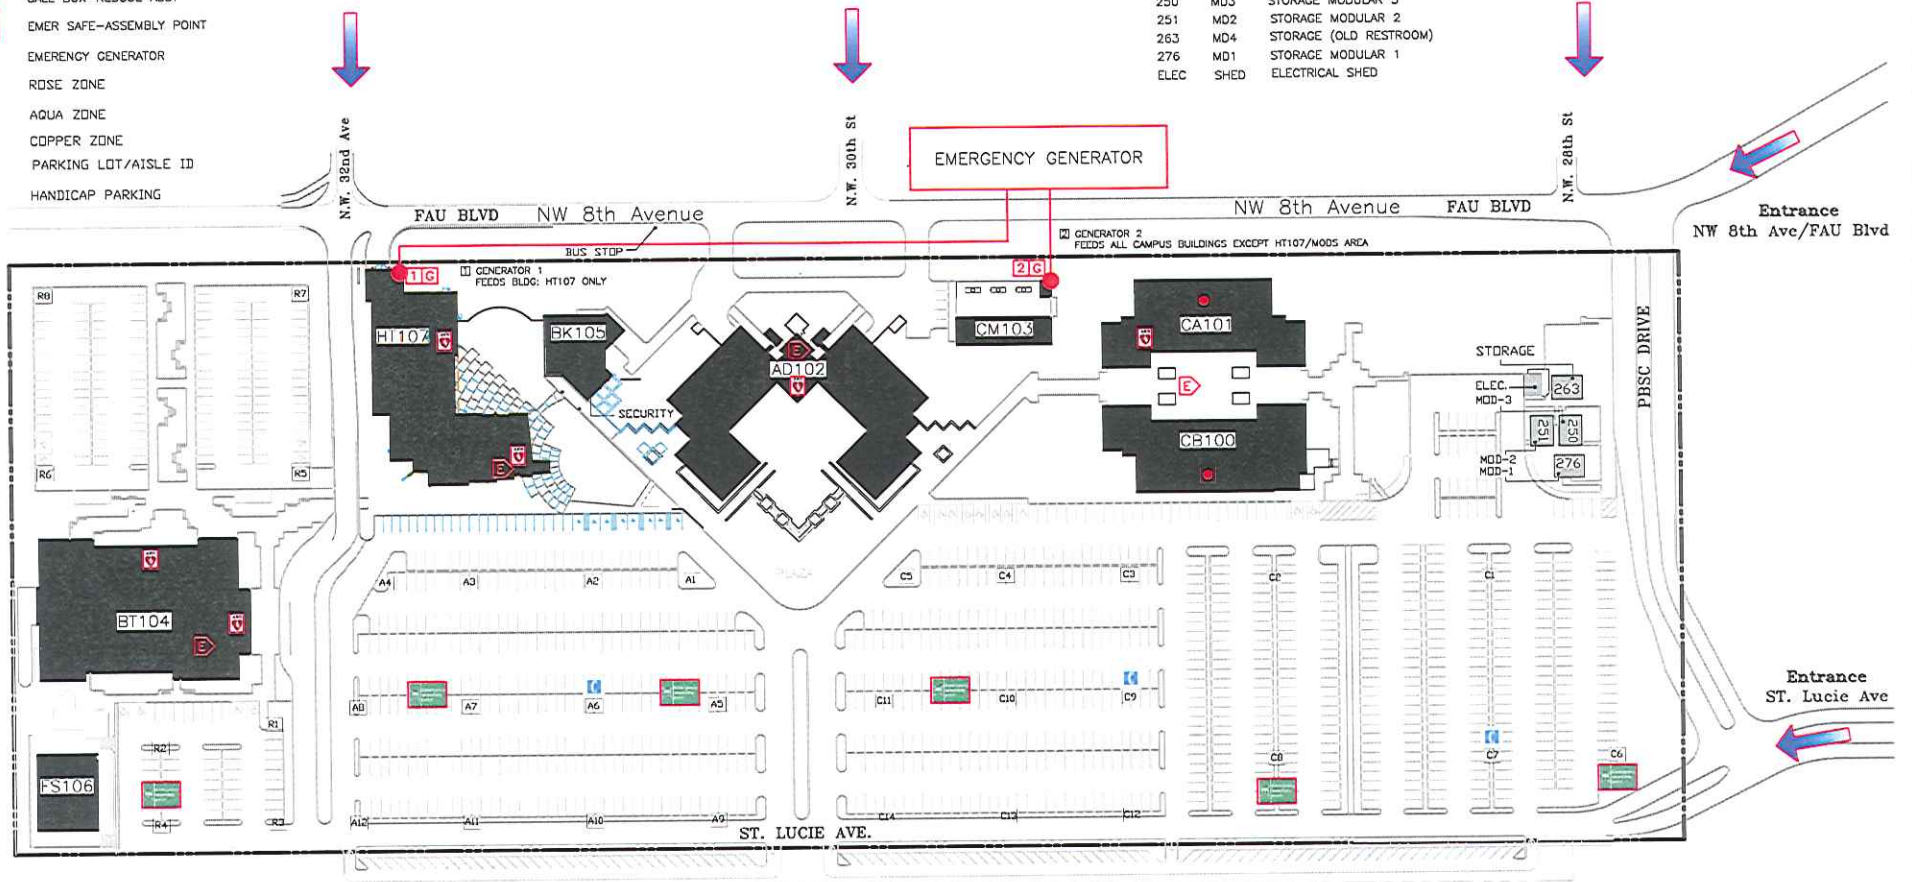

SYMBOL LEGEND

- FUEL STATION
- DEFIBRILLATOR
- CODE BLUE EMER PHONE
- CODE RED EMER PHONE
- EMER COMMUNICATION CALL BOX-RESCUE ASST
- ELEVATOR EMER COMMUNICATION CALL BOX-RESCUE ASST
- EMER SAFE-ASSEMBLY POINT
- EMERGENCY GENERATOR
- ROSE ZONE
- AQUA ZONE
- COPPER ZONE
- PARKING LOT/AISLE ID
- HANDICAP PARKING

"IF EVACUATION BECOMES NECESSARY ASSEMBLE AT THE SAFE ASSEMBLY AREA BY THE RED LIGHT POLE NEAREST YOUR BUILDING."

PALM BEACH STATE COLLEGE BOCA RATON

BUILDING LEGEND

100	CB	LABORATORY BLDG B
101	CA	CLASSROOM BLDG A
102	AD	ADMINISTRATION
103	CM	CENTRAL MECHANICAL
104	BT	BOCATECH
105	BK	BOOKSTORE
106	FS	FACILITIES SOUTH
107	HT	HUMANITIES TECHNOLOGY
250	MD3	STORAGE MODULAR 3
251	MD2	STORAGE MODULAR 2
263	MD4	STORAGE (OLD RESTROOM)
276	MD1	STORAGE MODULAR 1
ELEC	SHED	ELECTRICAL SHED