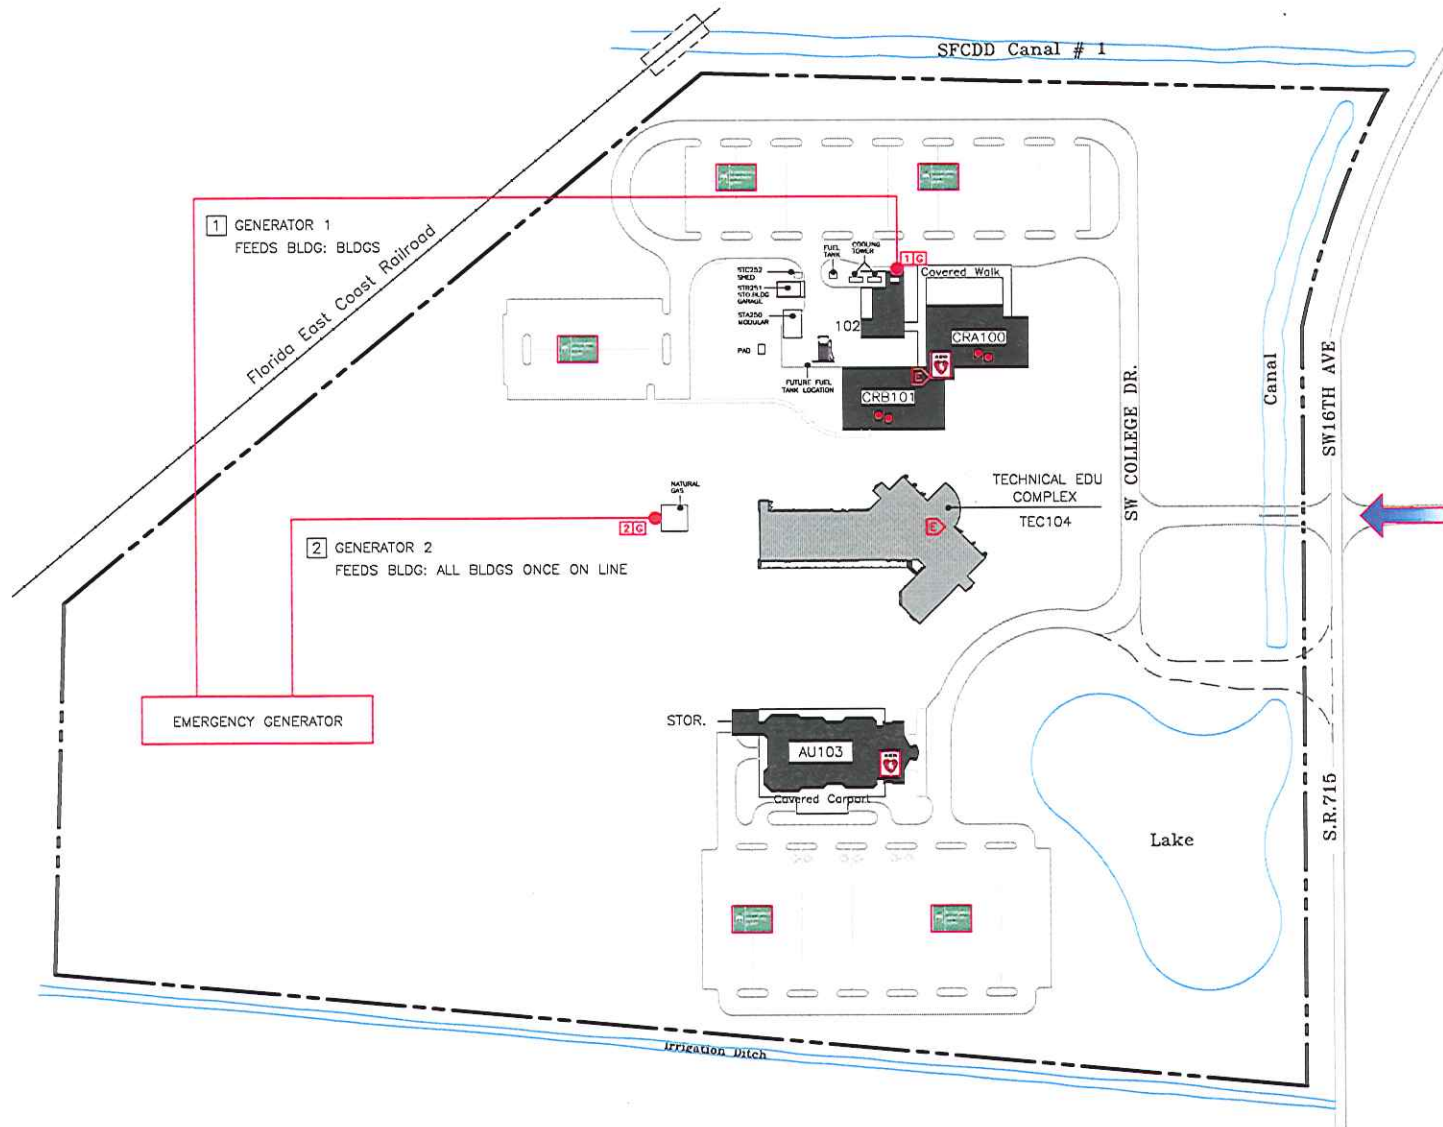

Palm Beach State College

Florida's First Public Community College

PALM BEACH STATE
COLLEGE

SAFE ASSEMBLY AREA LOCATION MAPS

"IF EVACUATION BECOMES NECESSARY ASSEMBLE AT THE SAFE ASSEMBLY AREA BY THE RED LIGHT POLE NEAREST YOUR BUILDING."

SYMBOLS LEGEND

	AQUA ZONE
	COPPER ZONE
	GRAY ZONE
	HANDICAP PARKING SPACE
	DEFIBRILLATOR
	CODE BLUE EMER PHONE
	CODE RED EMER PHONE
	EMER COMMUNICATION CALL BOX-RESCUE ASST
	ELEVATOR EMER COMMUNICATION CALL BOX-RESCUE ASST
	FUEL STATION
	EMER SAFE-ASSEMBLY POINT
	EMERGENCY GENERATOR

North West Entrance

CONGRESS AVE.

South West Entrance

6TH. AVE. SOUTH

SYMBOLS LEGEND

- EMERGENCY SAFE-ASSEMBLY POINT
- GRAY ZONE/ZONE-1
- COPPER ZONE/ZONE-2
- ROSE ZONE/ZONE-3
- AQUA ZONE/ZONE-4
- BLUE ZONE/ZONE-5

SYMBOL LEGEND

	FUEL STATION		ZONE 1—ROSE
	DEFIBRILLATOR		ZONE 2—COPPER
	CODE BLUE EMER PHONE		ZONE 3—AQUA
	CODE RED EMER PHONE		ZONE 4—BLUE
	EMER COMMUNICATION CALL BOX—RESCUE ASST		ZONE 5—GRAY
	ELEVATOR EMER COMMUNICATION CALL BOX—RESCUE ASST		PARKING ID
	EMER SAFE—ASSEMBLY POINT		HANDICAP PARKING
	EMERGENCY GENERATOR		