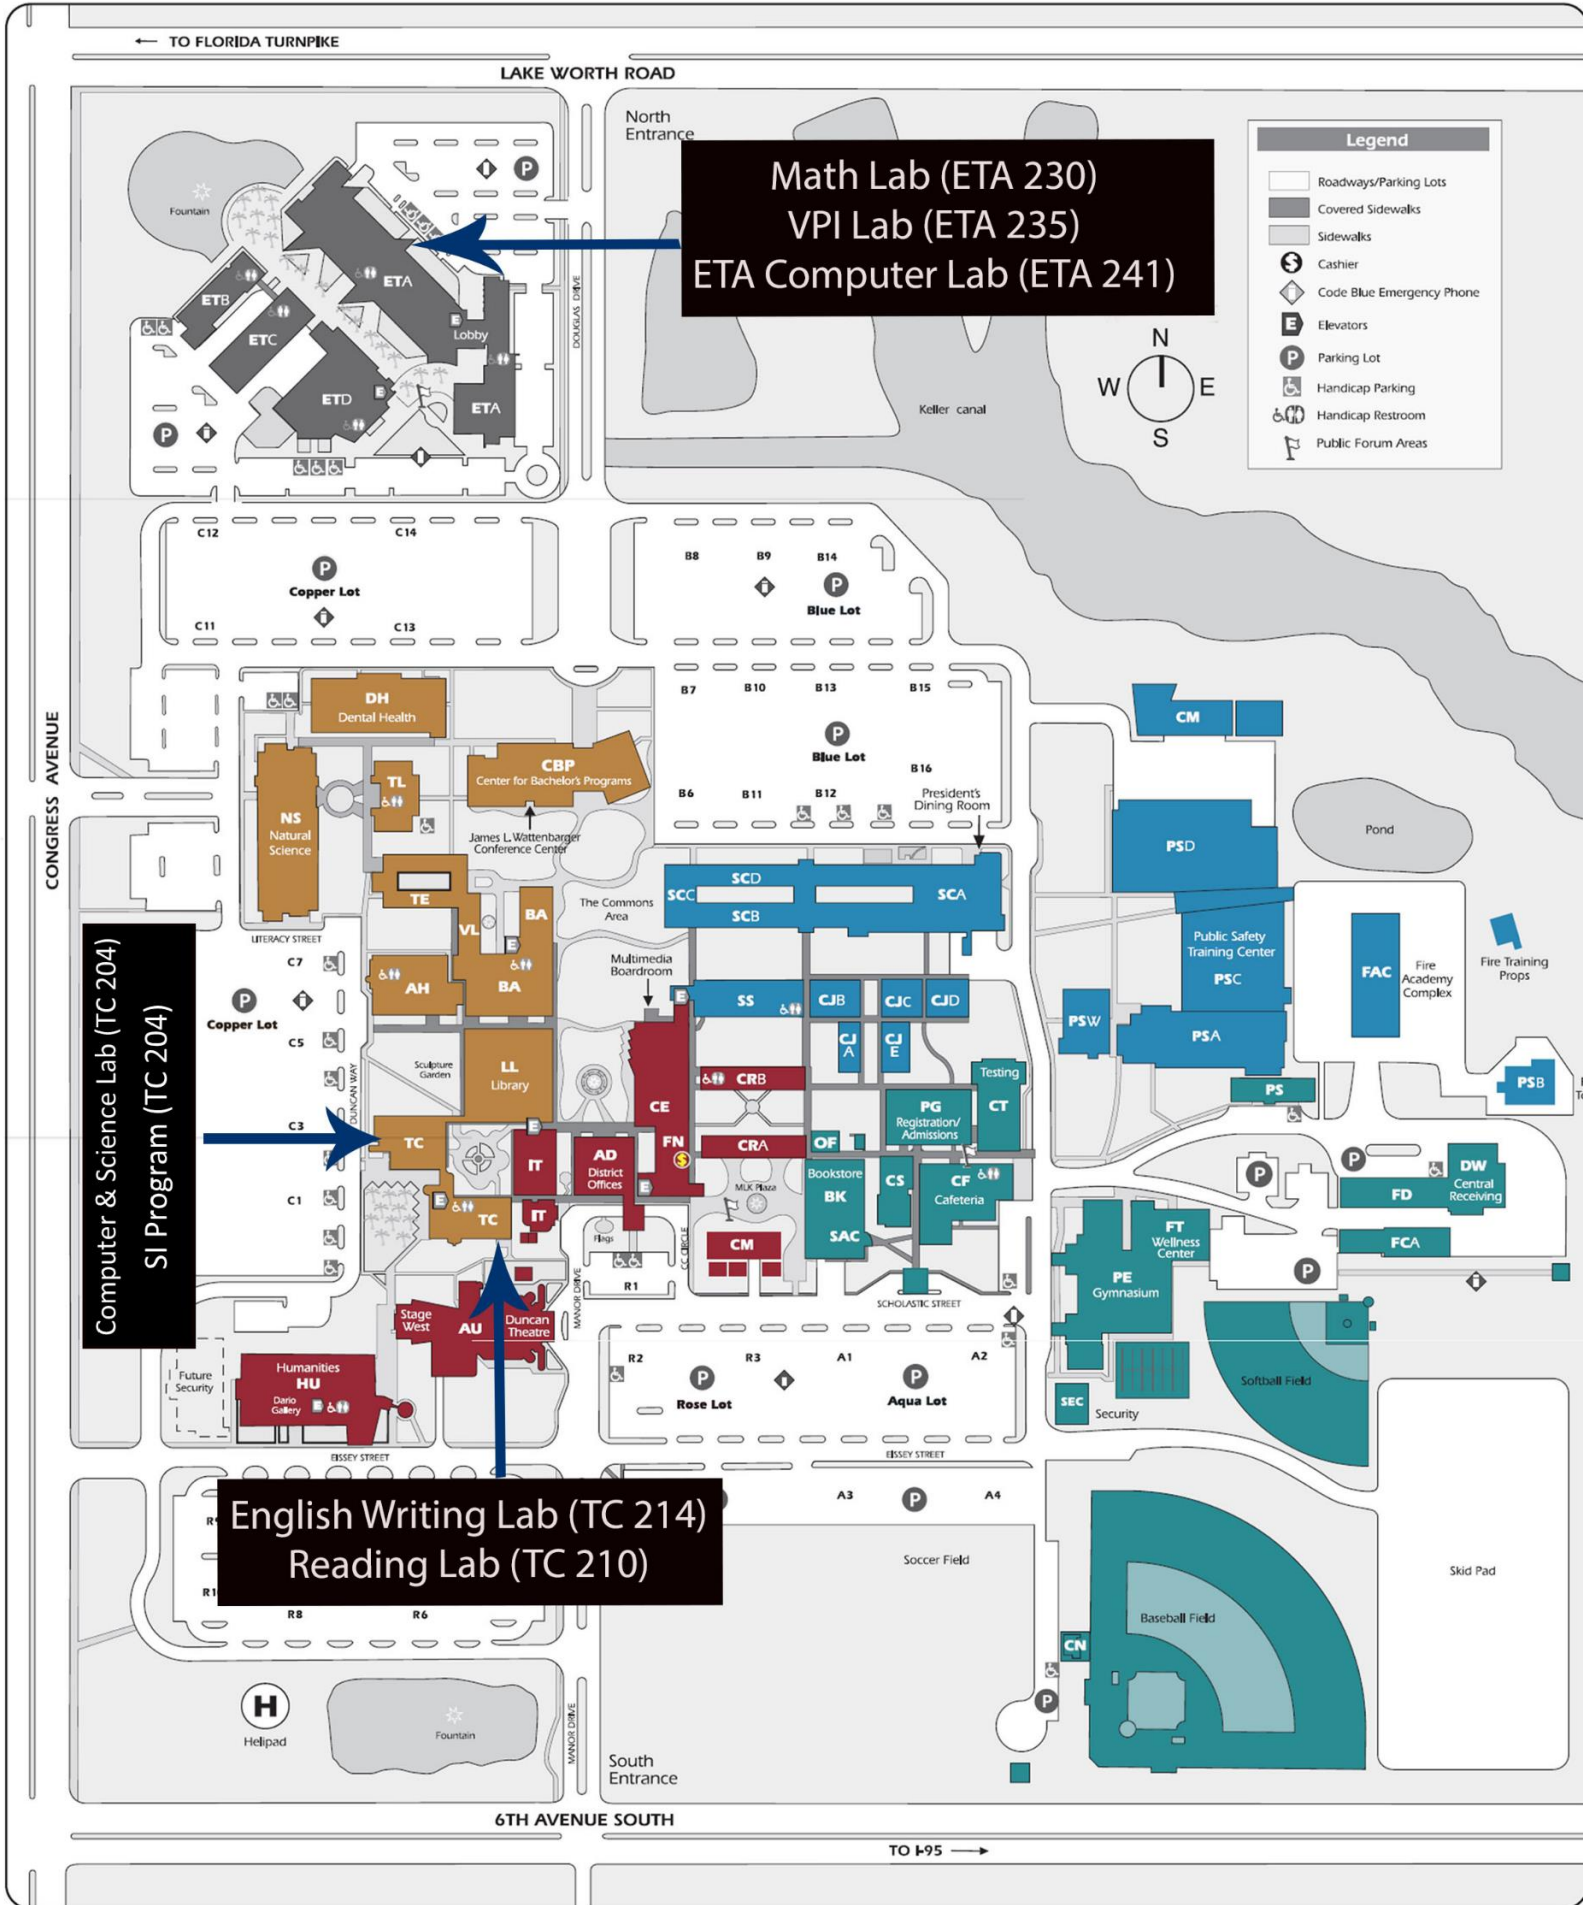

SLC Lab Locations - Lake Worth

Math Lab (ETA 230)
 VPI Lab (ETA 235)
 ETA Computer Lab (ETA 241)

Computer & Science Lab (TC 204)
 SI Program (TC 204)

English Writing Lab (TC 214)
 Reading Lab (TC 210)

← TO FLORIDA TURNPIKE

LAKE WORTH ROAD

North Entrance

CONGRESS AVENUE

6TH AVENUE SOUTH

TO I-95 →